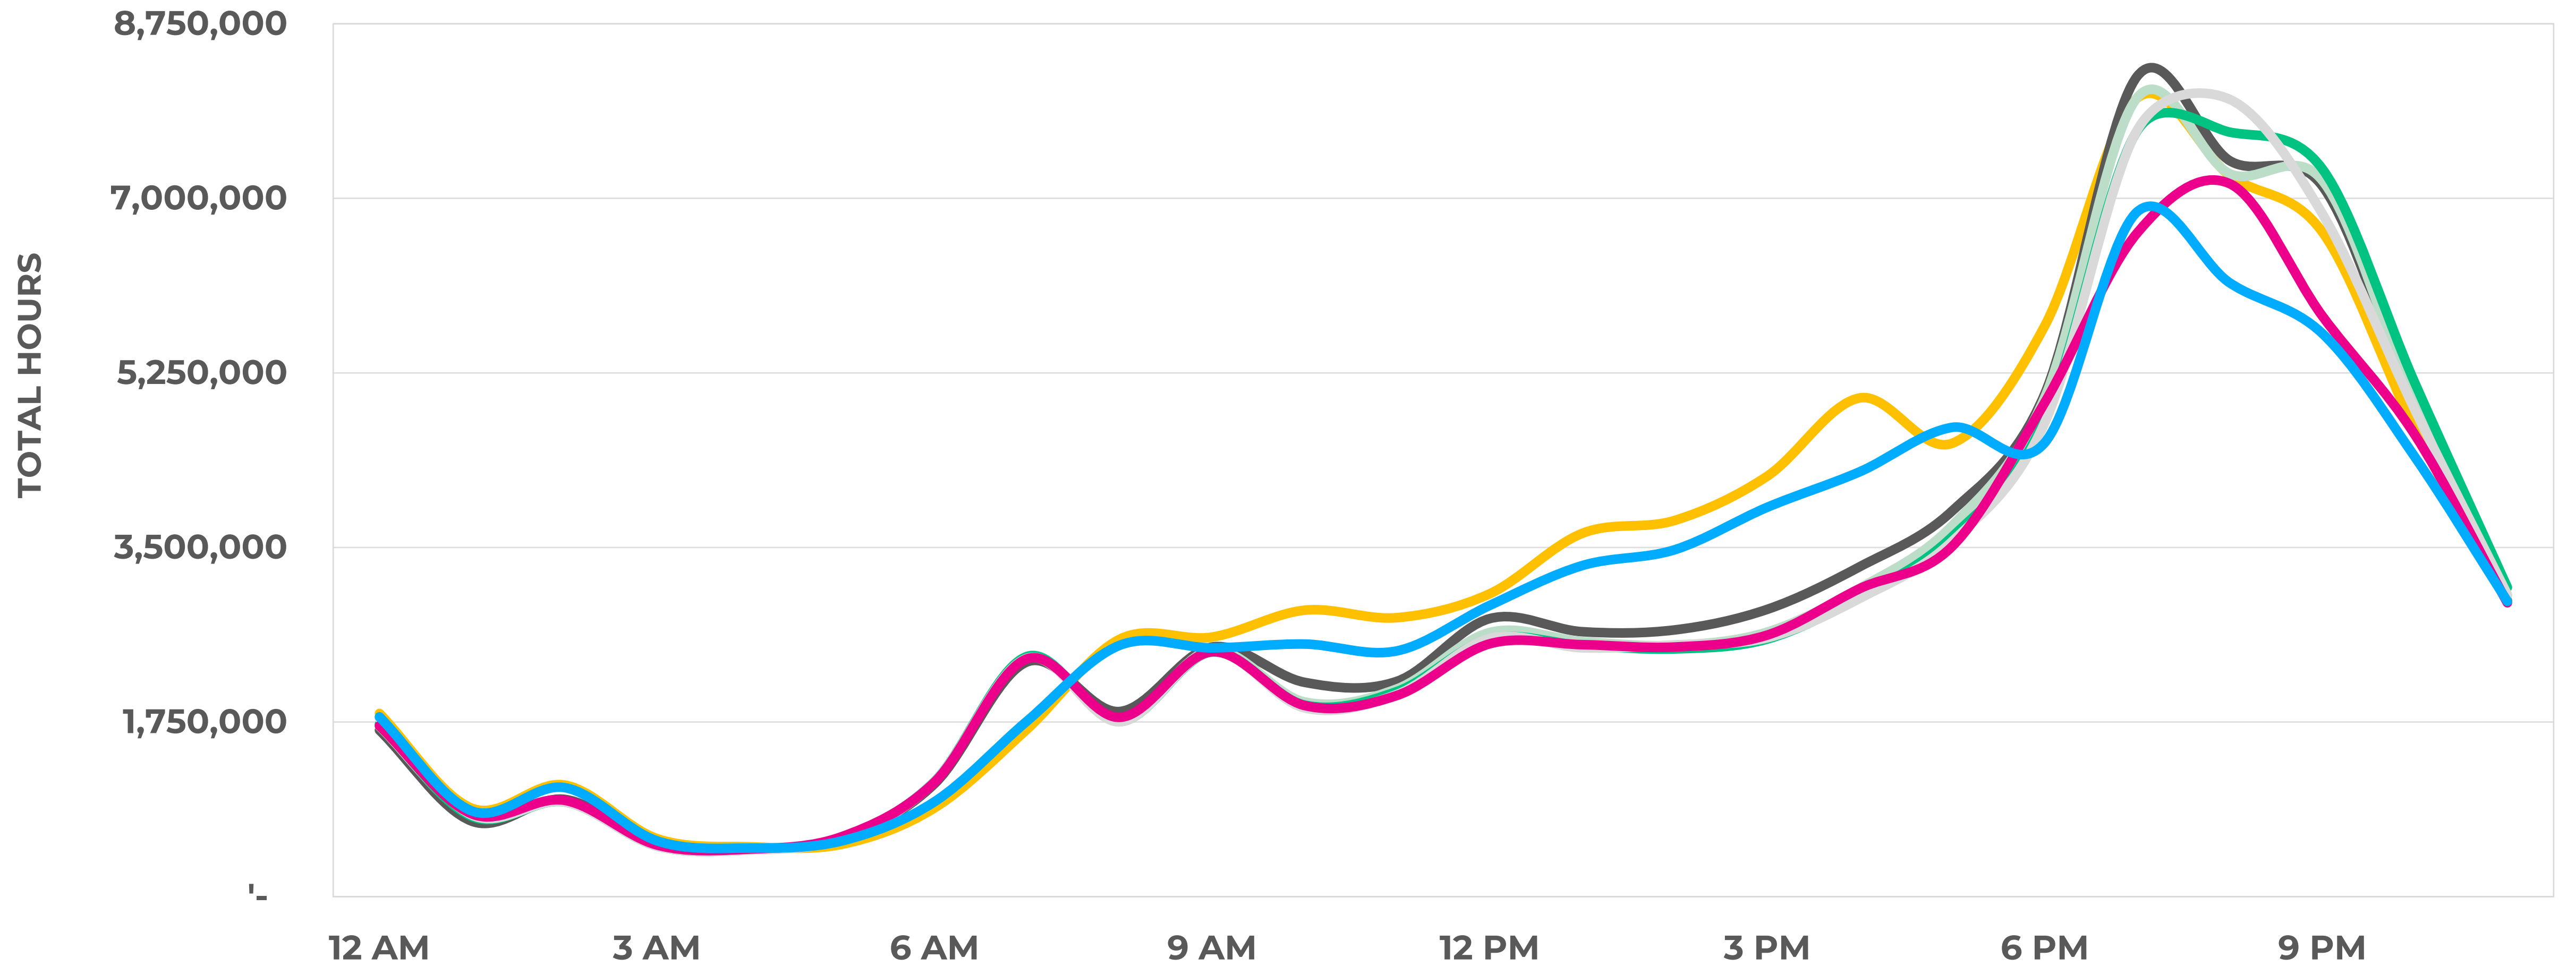

BVOD consumption: by day of week

- Sunday
- Monday
- Tuesday
- Wednesday
- Thursday
- Friday
- Saturday