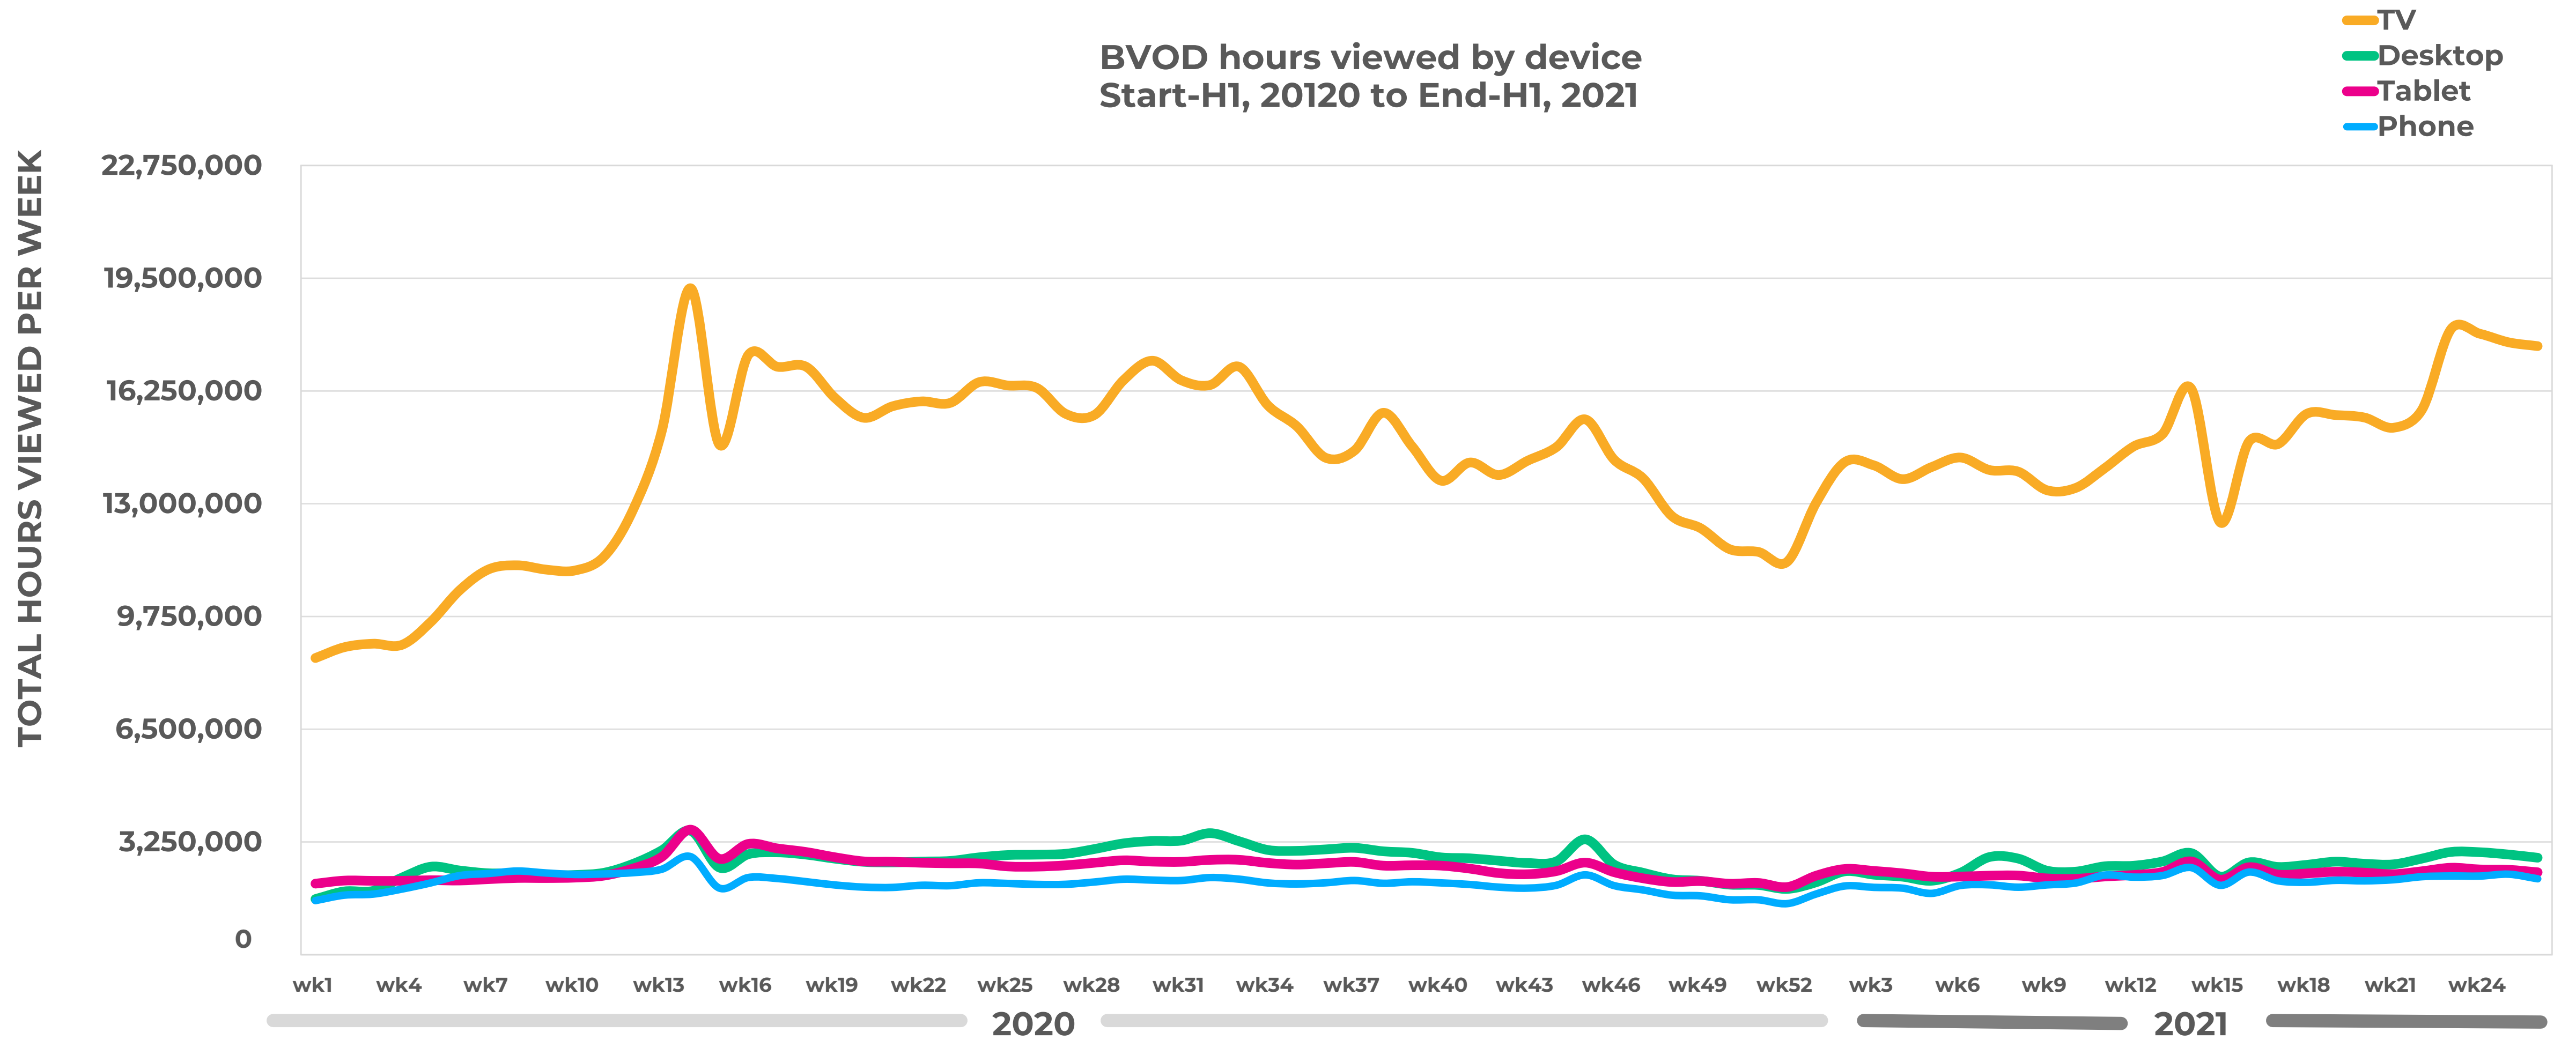

BVOD consumption by device type