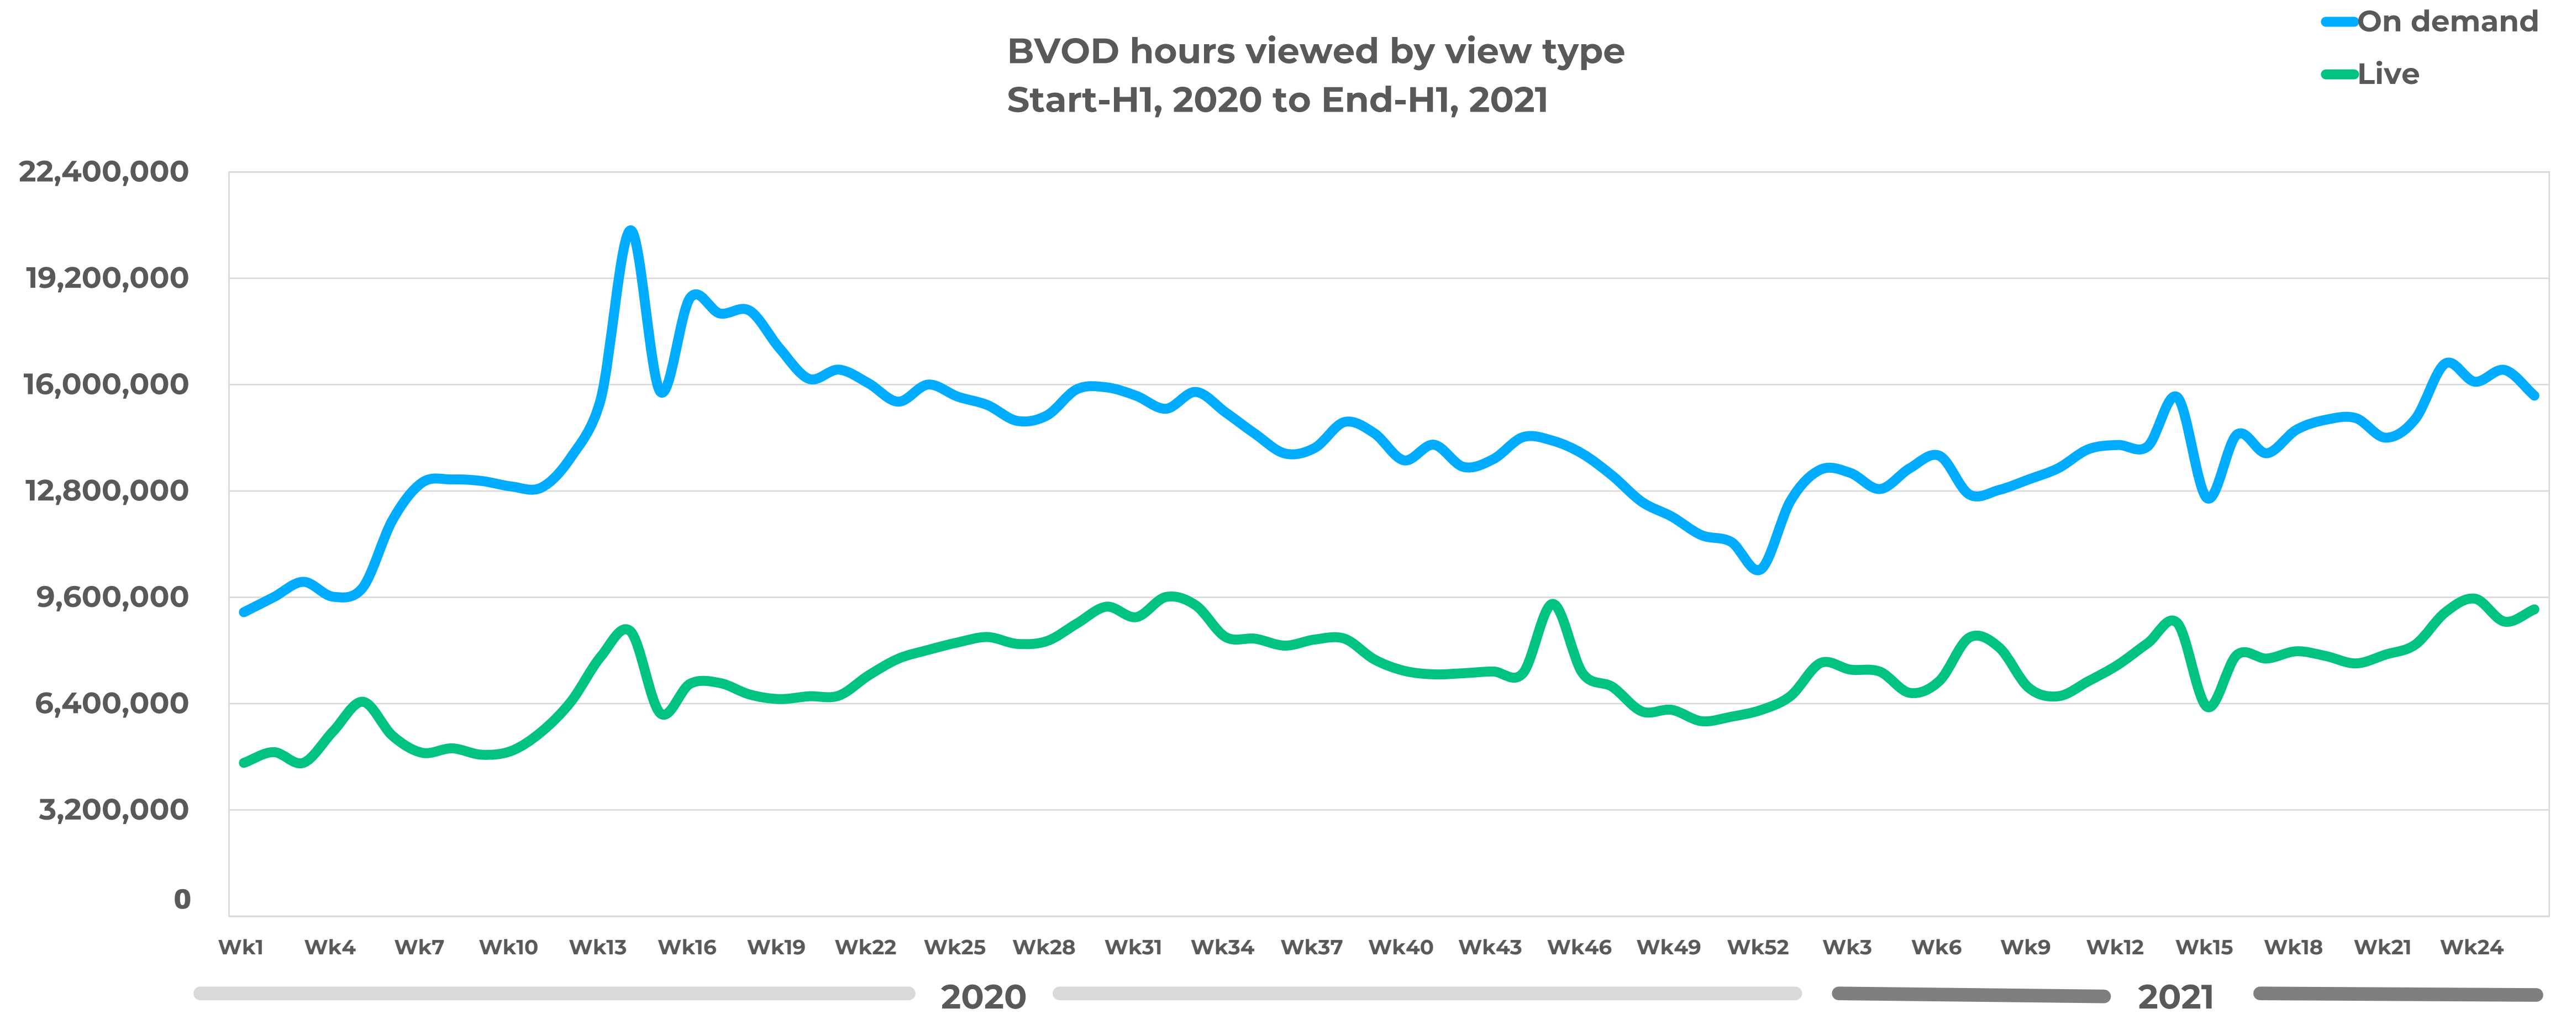

BVOD consumption by view type

Source: OzTAM VPM. H1 2020 to H1 2021. Includes co-viewing on CTV devices