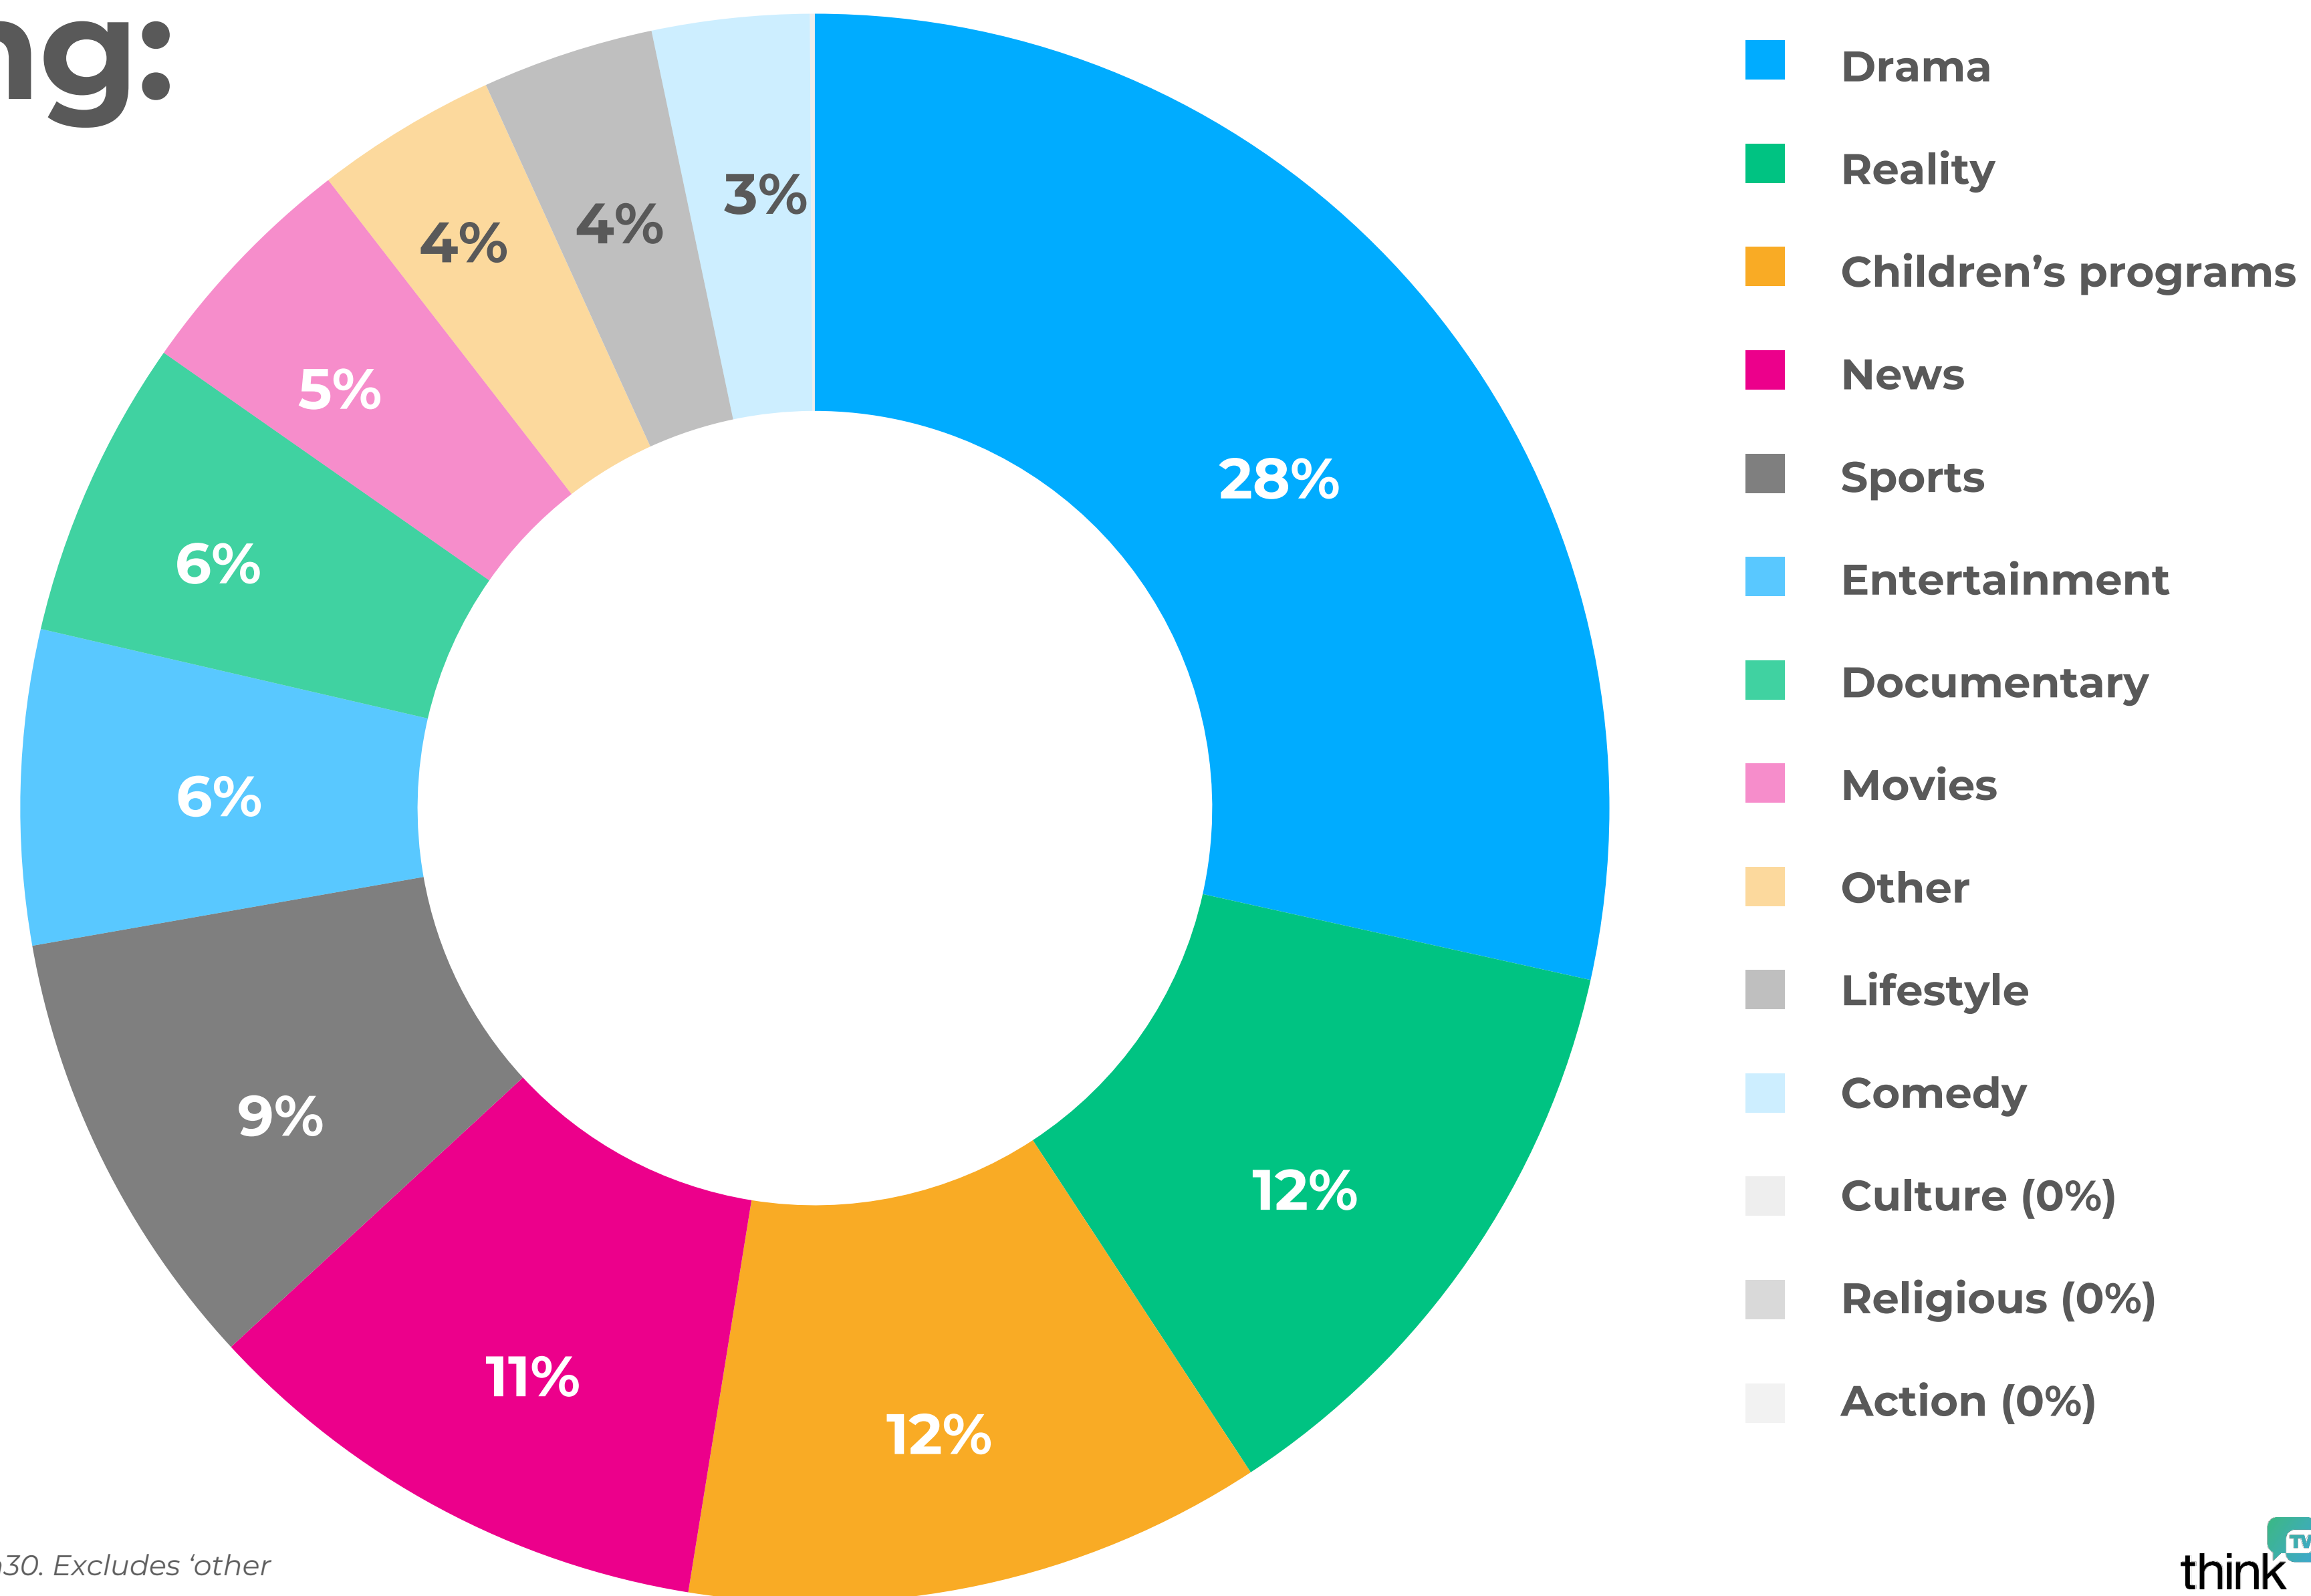

# Demographic profiles: BVOD viewing

Source: OzTAM VPM 27Dec 2020 00h00 – 3 Jul 2021 23h30. Includes co-viewing on CTV devices

# Share of BVOD viewing: by genre

Source: OzTAM VPM VOD Viewing. 27 Dec 2021 00h00 – 30 Jun 2021 23h30. Excludes 'other program' and 'non-specified' genres.