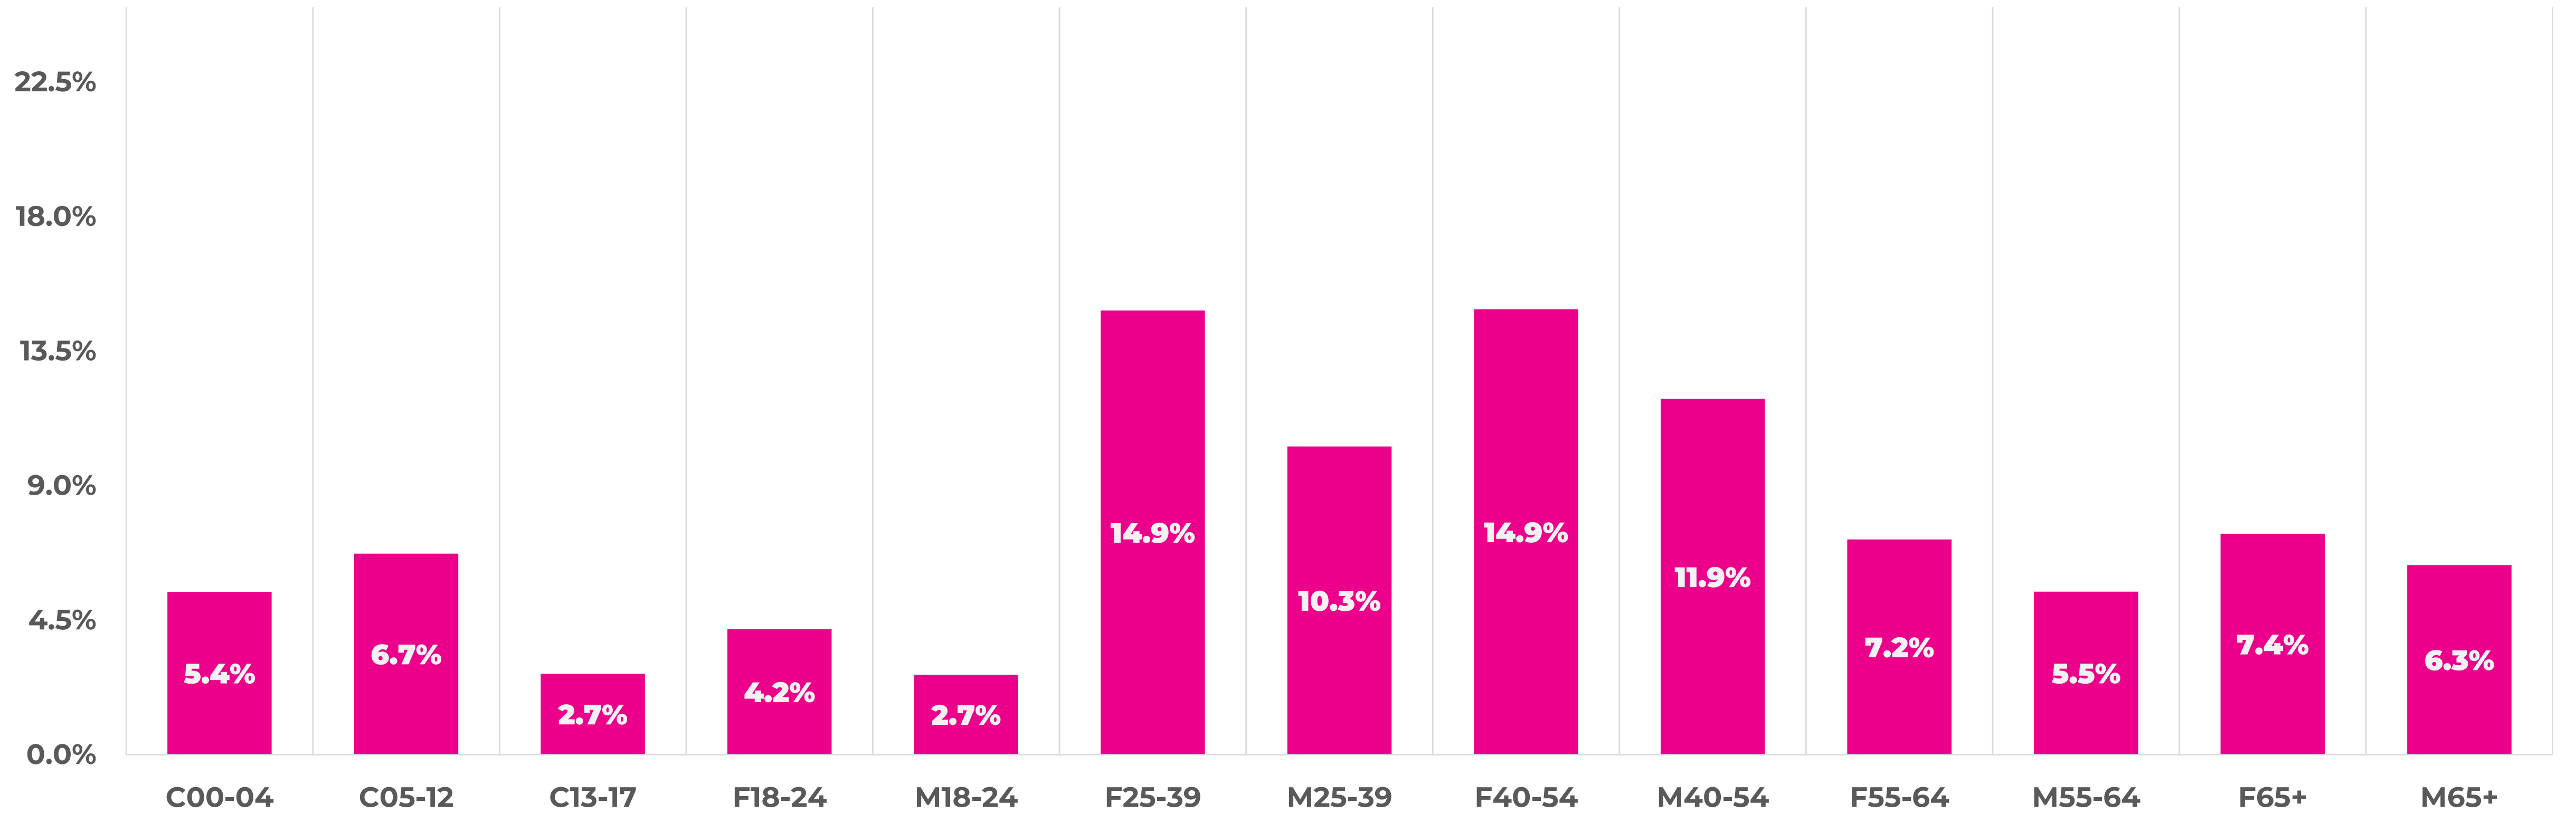

Demographic profiles: BVOD viewing

Source: OzTAM VPM 27Dec 2020 00h00 – 3 Jul 2021 23h30. Includes co-viewing on CTV devices