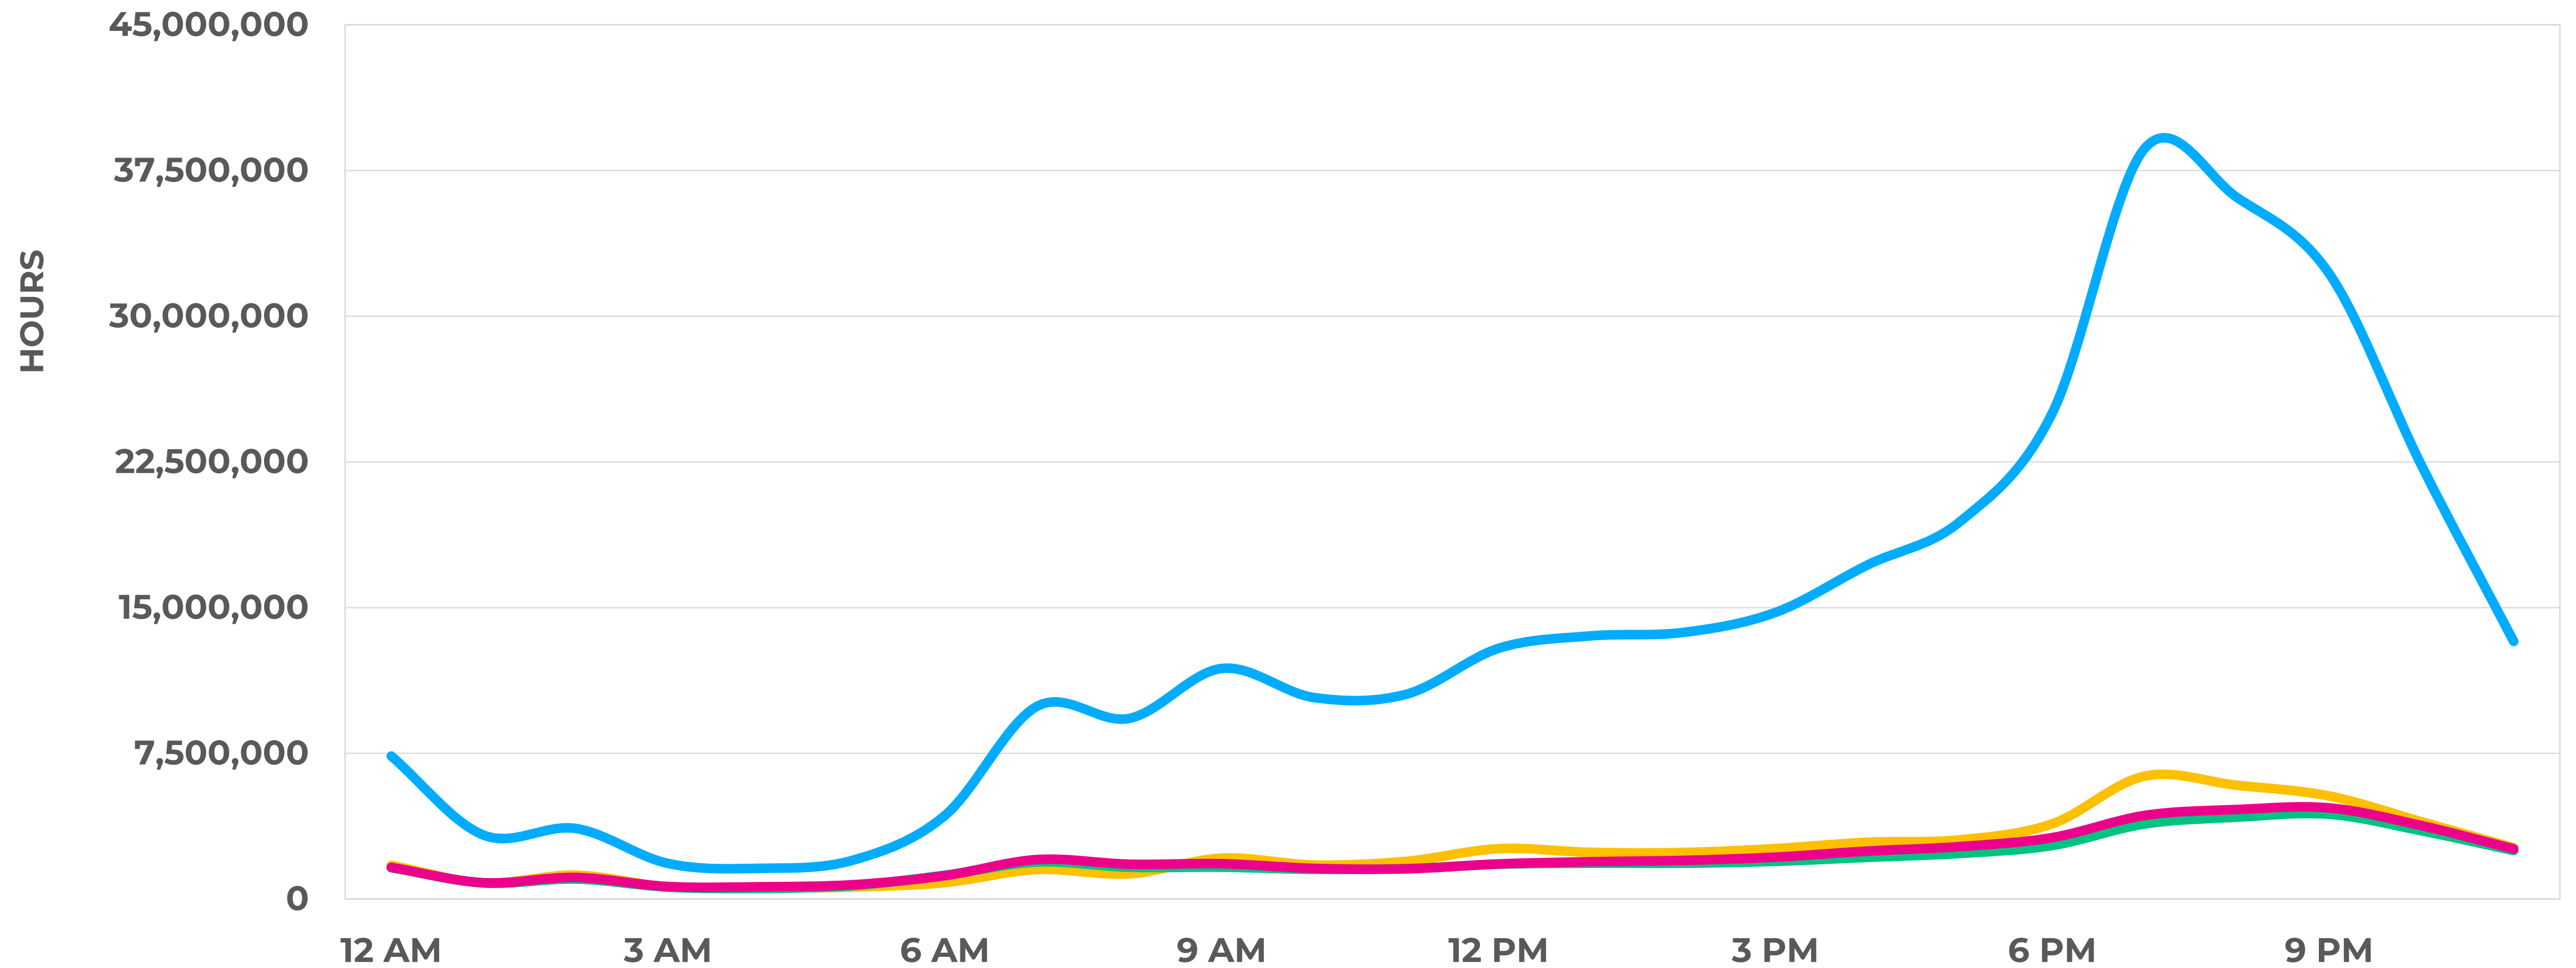

BVOD consumption: by device type

- PC/Laptop
- Mobile
- Tablet
- Connected TV

Source: OzTAM VPM. 27Dec 2020 00h00 – 3 Jul 2021 23h30. Includes co-viewing on CTV devices