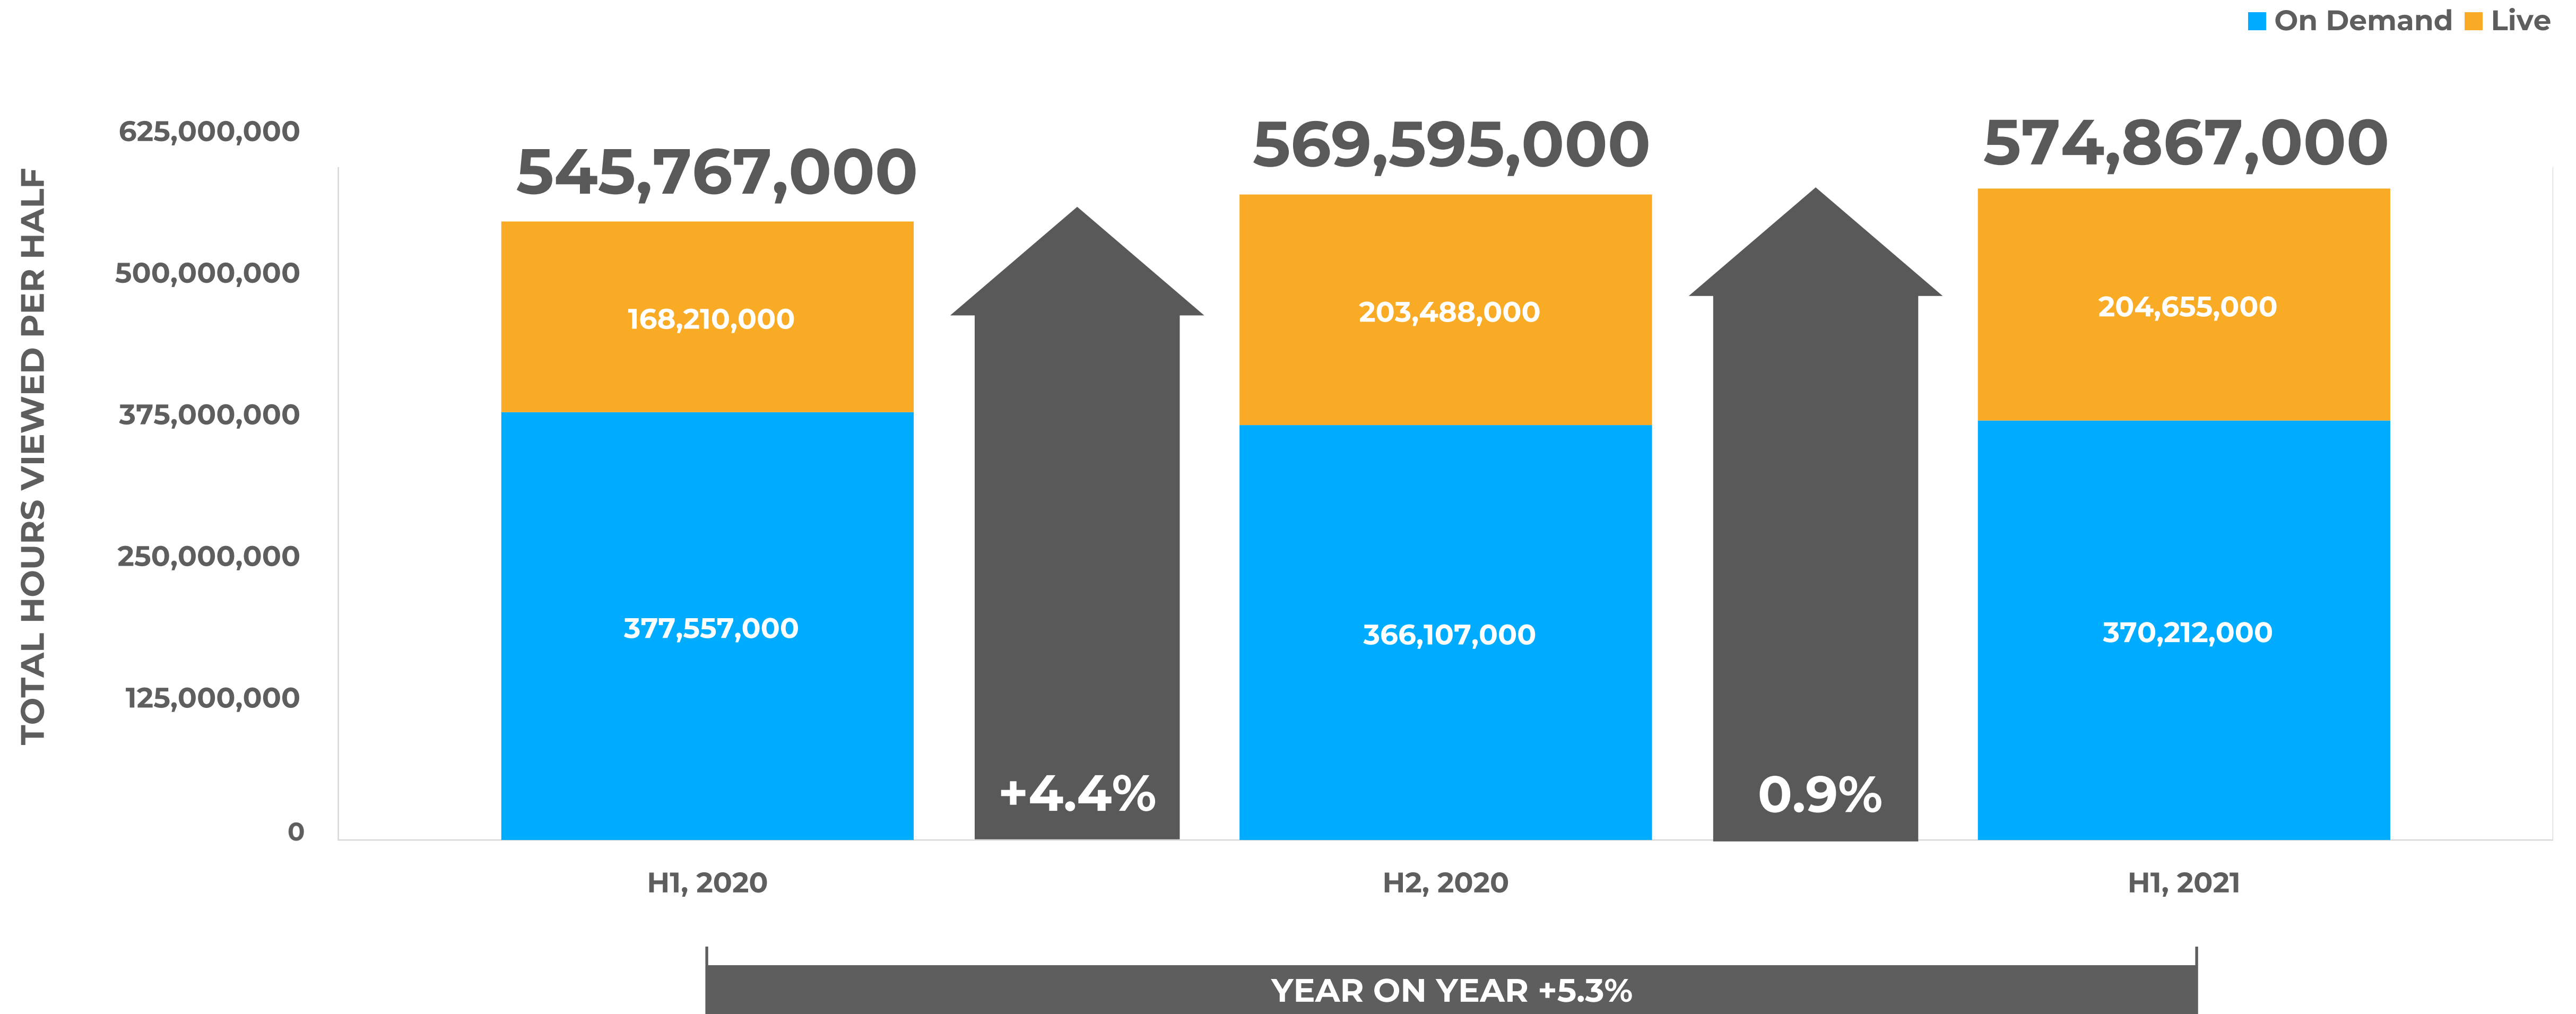

BVOD consumption

Source: OzTAM VPM. H1 2020 to H1 2021. Numbers rounded to nearest 1000. Includes co-viewing on CTV devices. (Co-viewing now captures up to 3 people watching BVOD on a connected TV set alongside the primary viewer. Previously, co-viewing data was for up to 2 co-viewers.)