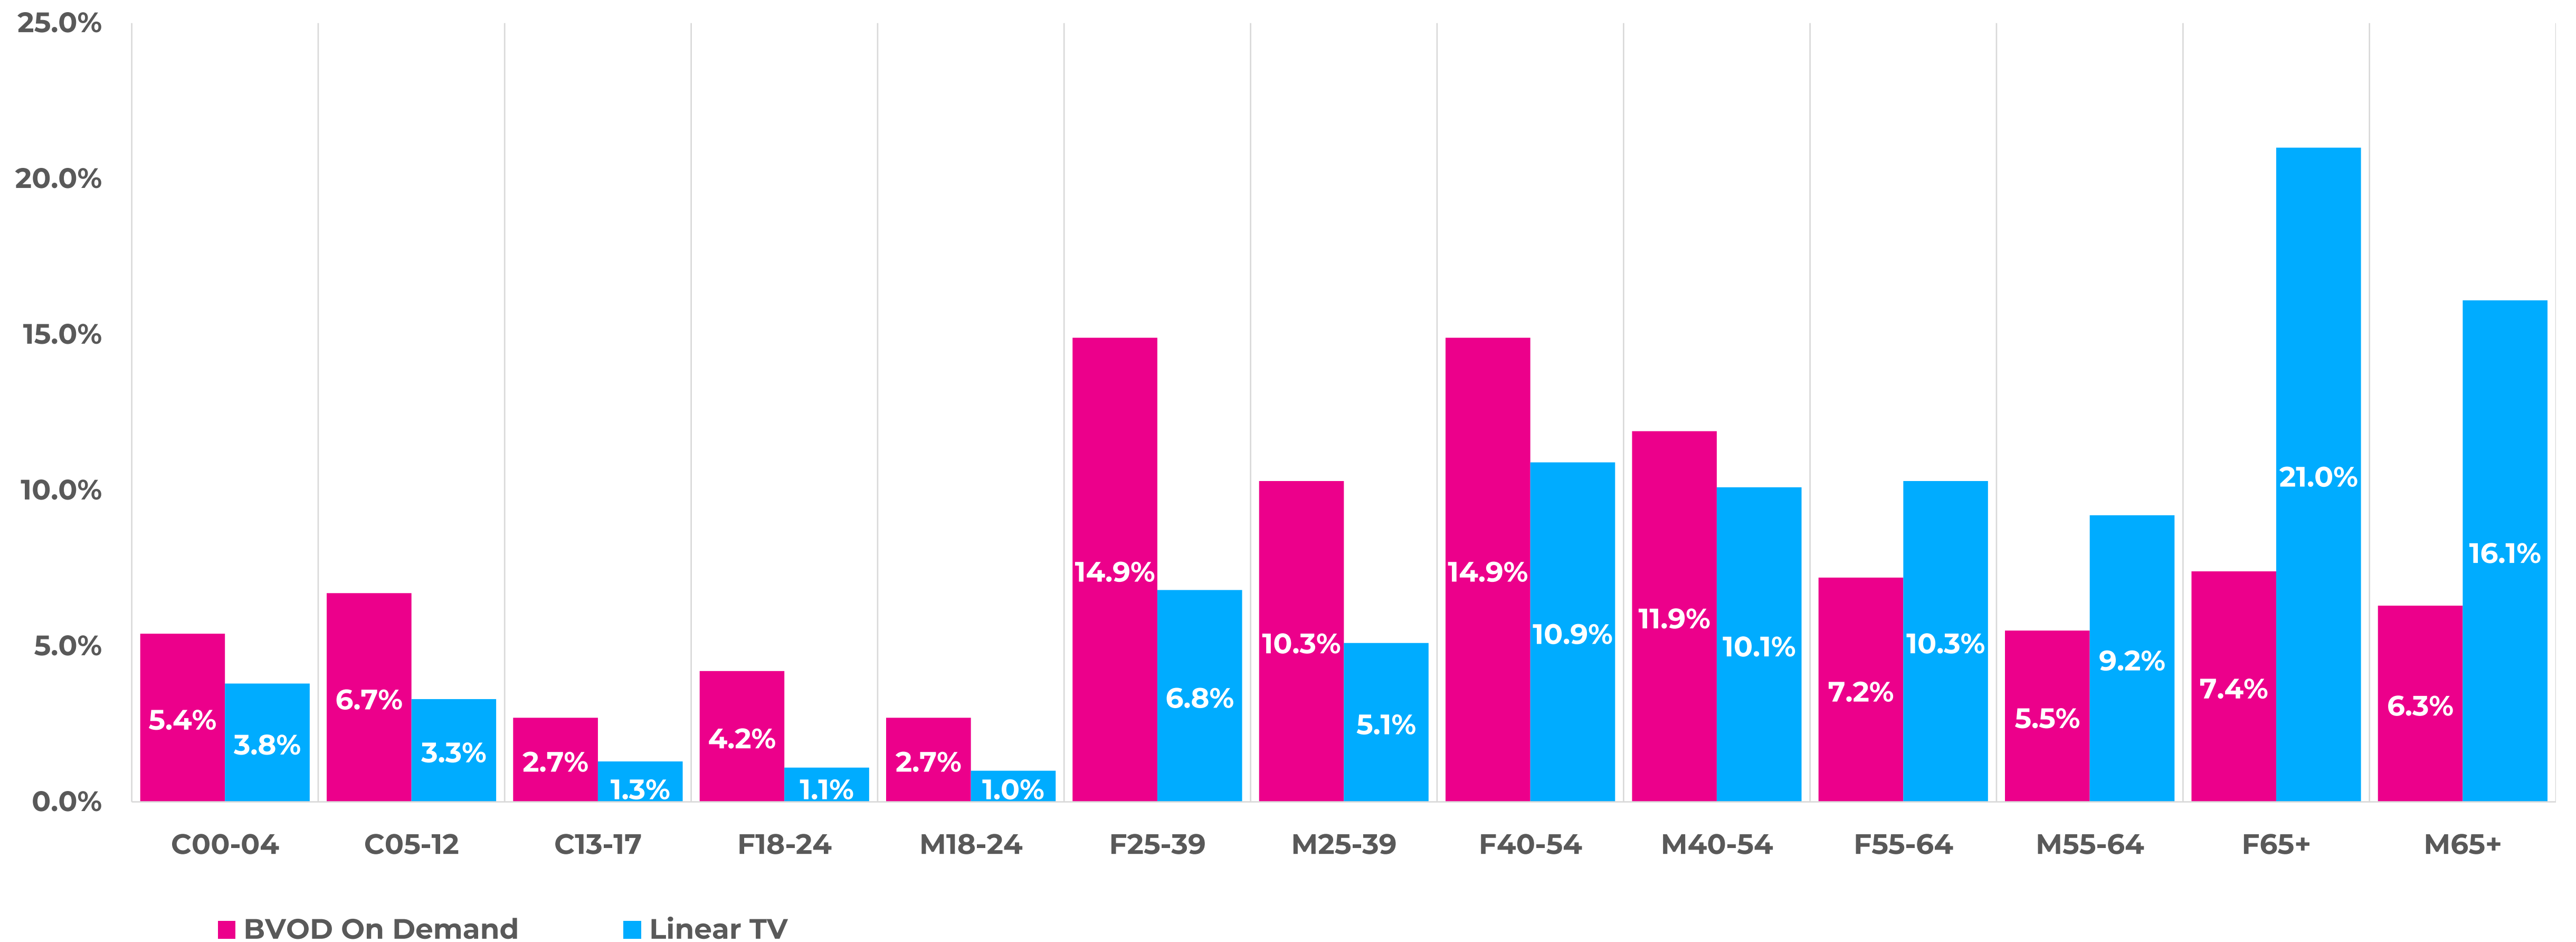

# BVOD average total daily hours per device

# Demographic profiles: BVOD viewing

Source: OzTAM VPM 27Dec 2020 00h00 – 3 Jul 2021 23h30. Includes co-viewing on CTV devices

# Demographic profiles: BVOD and Linear TV

Source: OzTAM VPM 27Dec 2020 00h00 – 3 Jul 2021 23h30. OzTAM 5CM C28. 1 Jan 2021- 30 Jun 2021. Includes co-viewing on CTV devices

# Share of BVOD viewing: by genre

Source: OzTAM VPM VOD Viewing. 27 Dec 2021 00h00 – 30 Jun 2021 23h30. Excludes 'other program' and 'non-specified' genres.