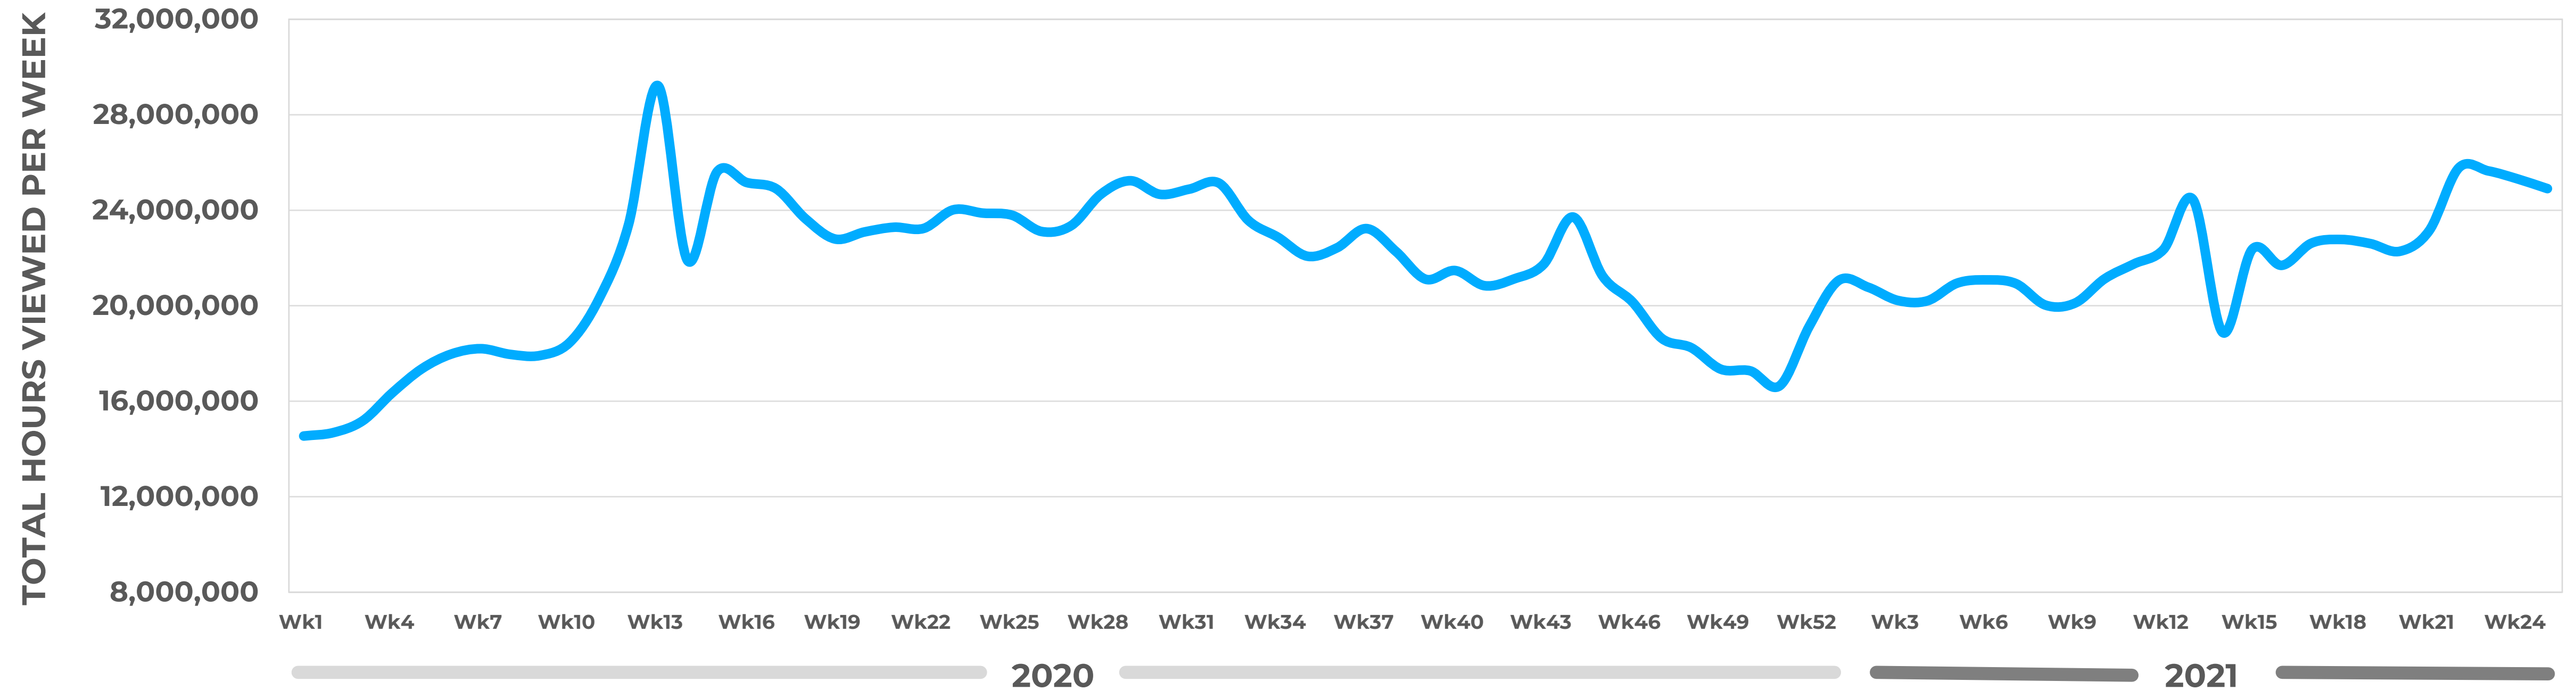

# BVOD consumption trend

BVOD total hours viewed per week  
Start-H1, 2020 to End-H1, 2021