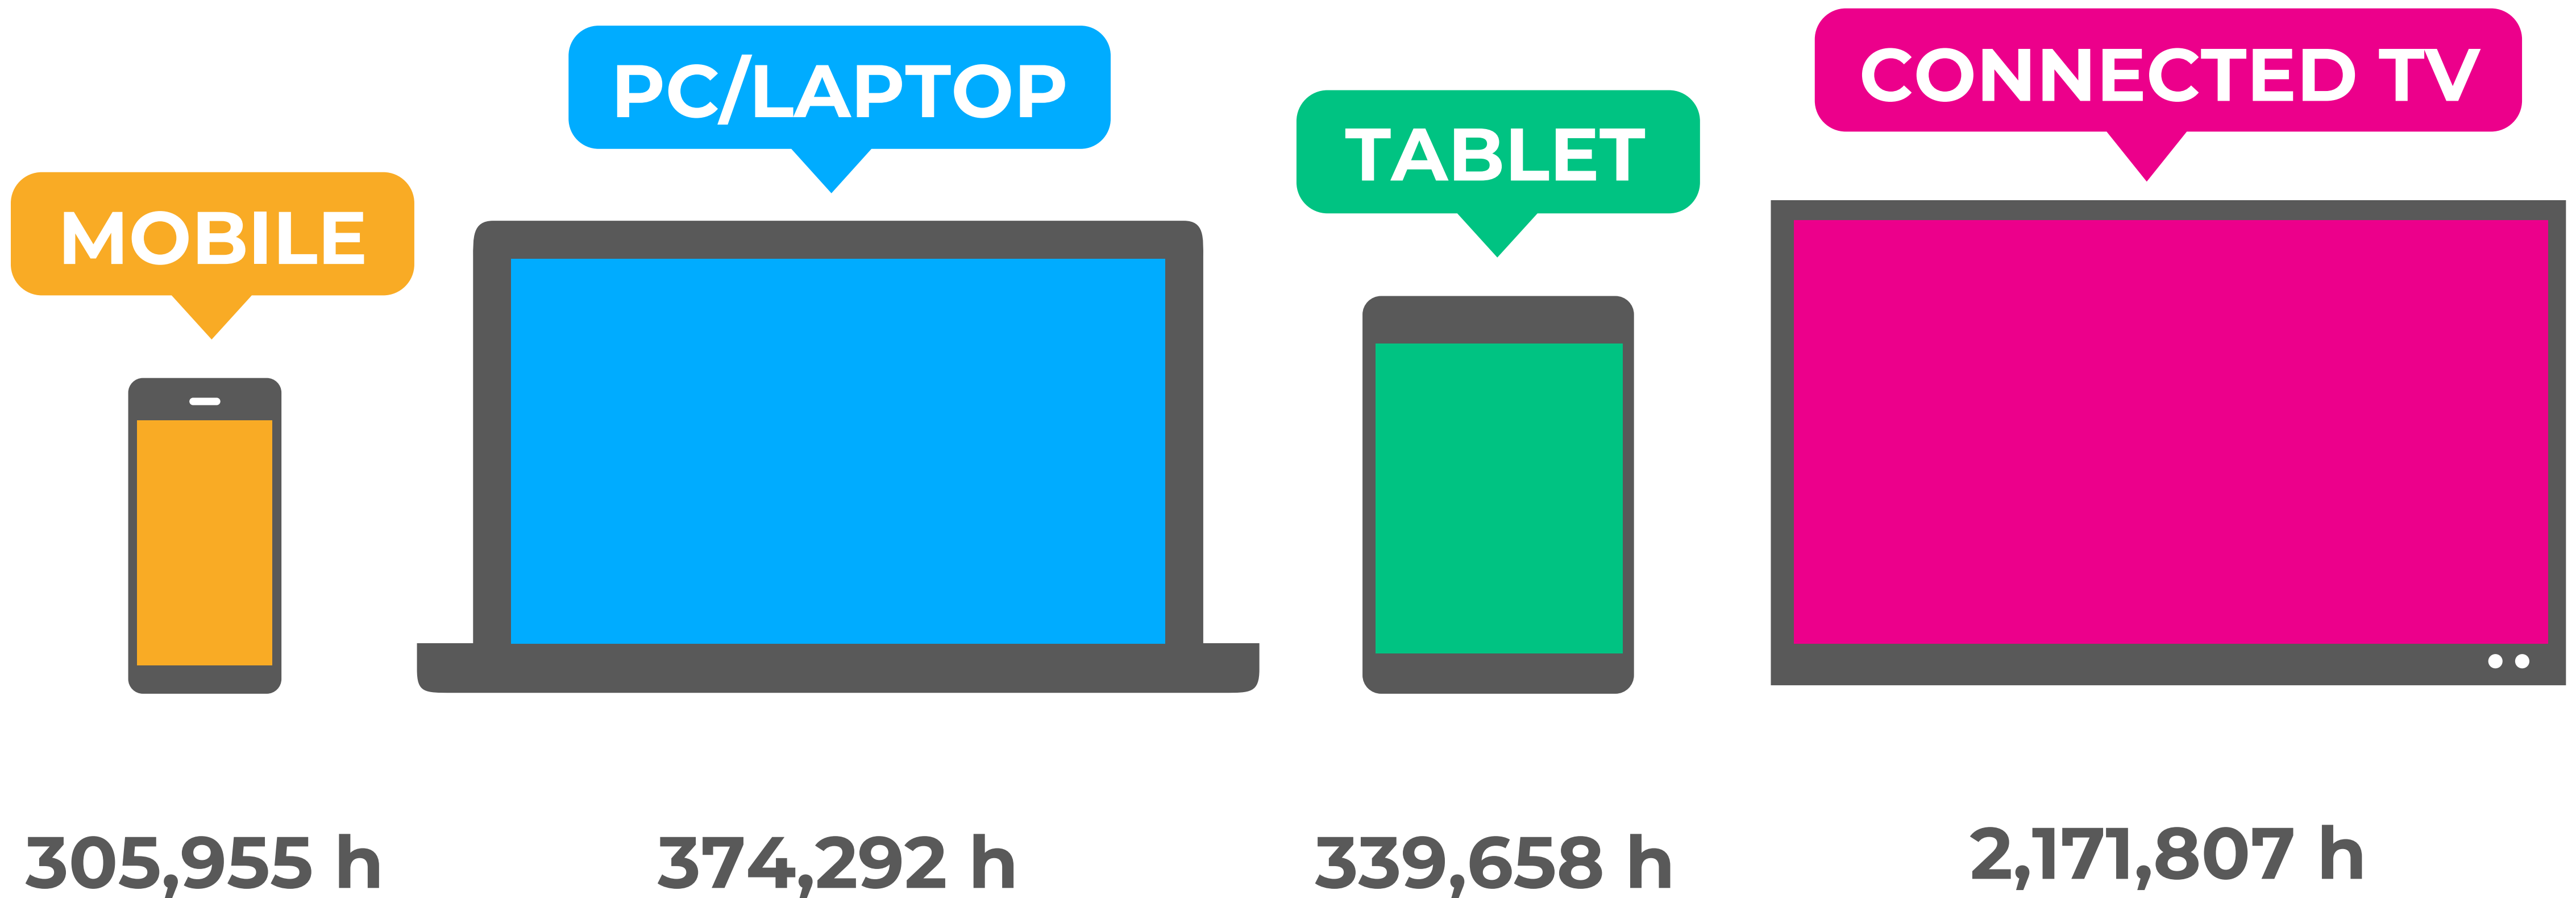

BVOD average total daily hours per device