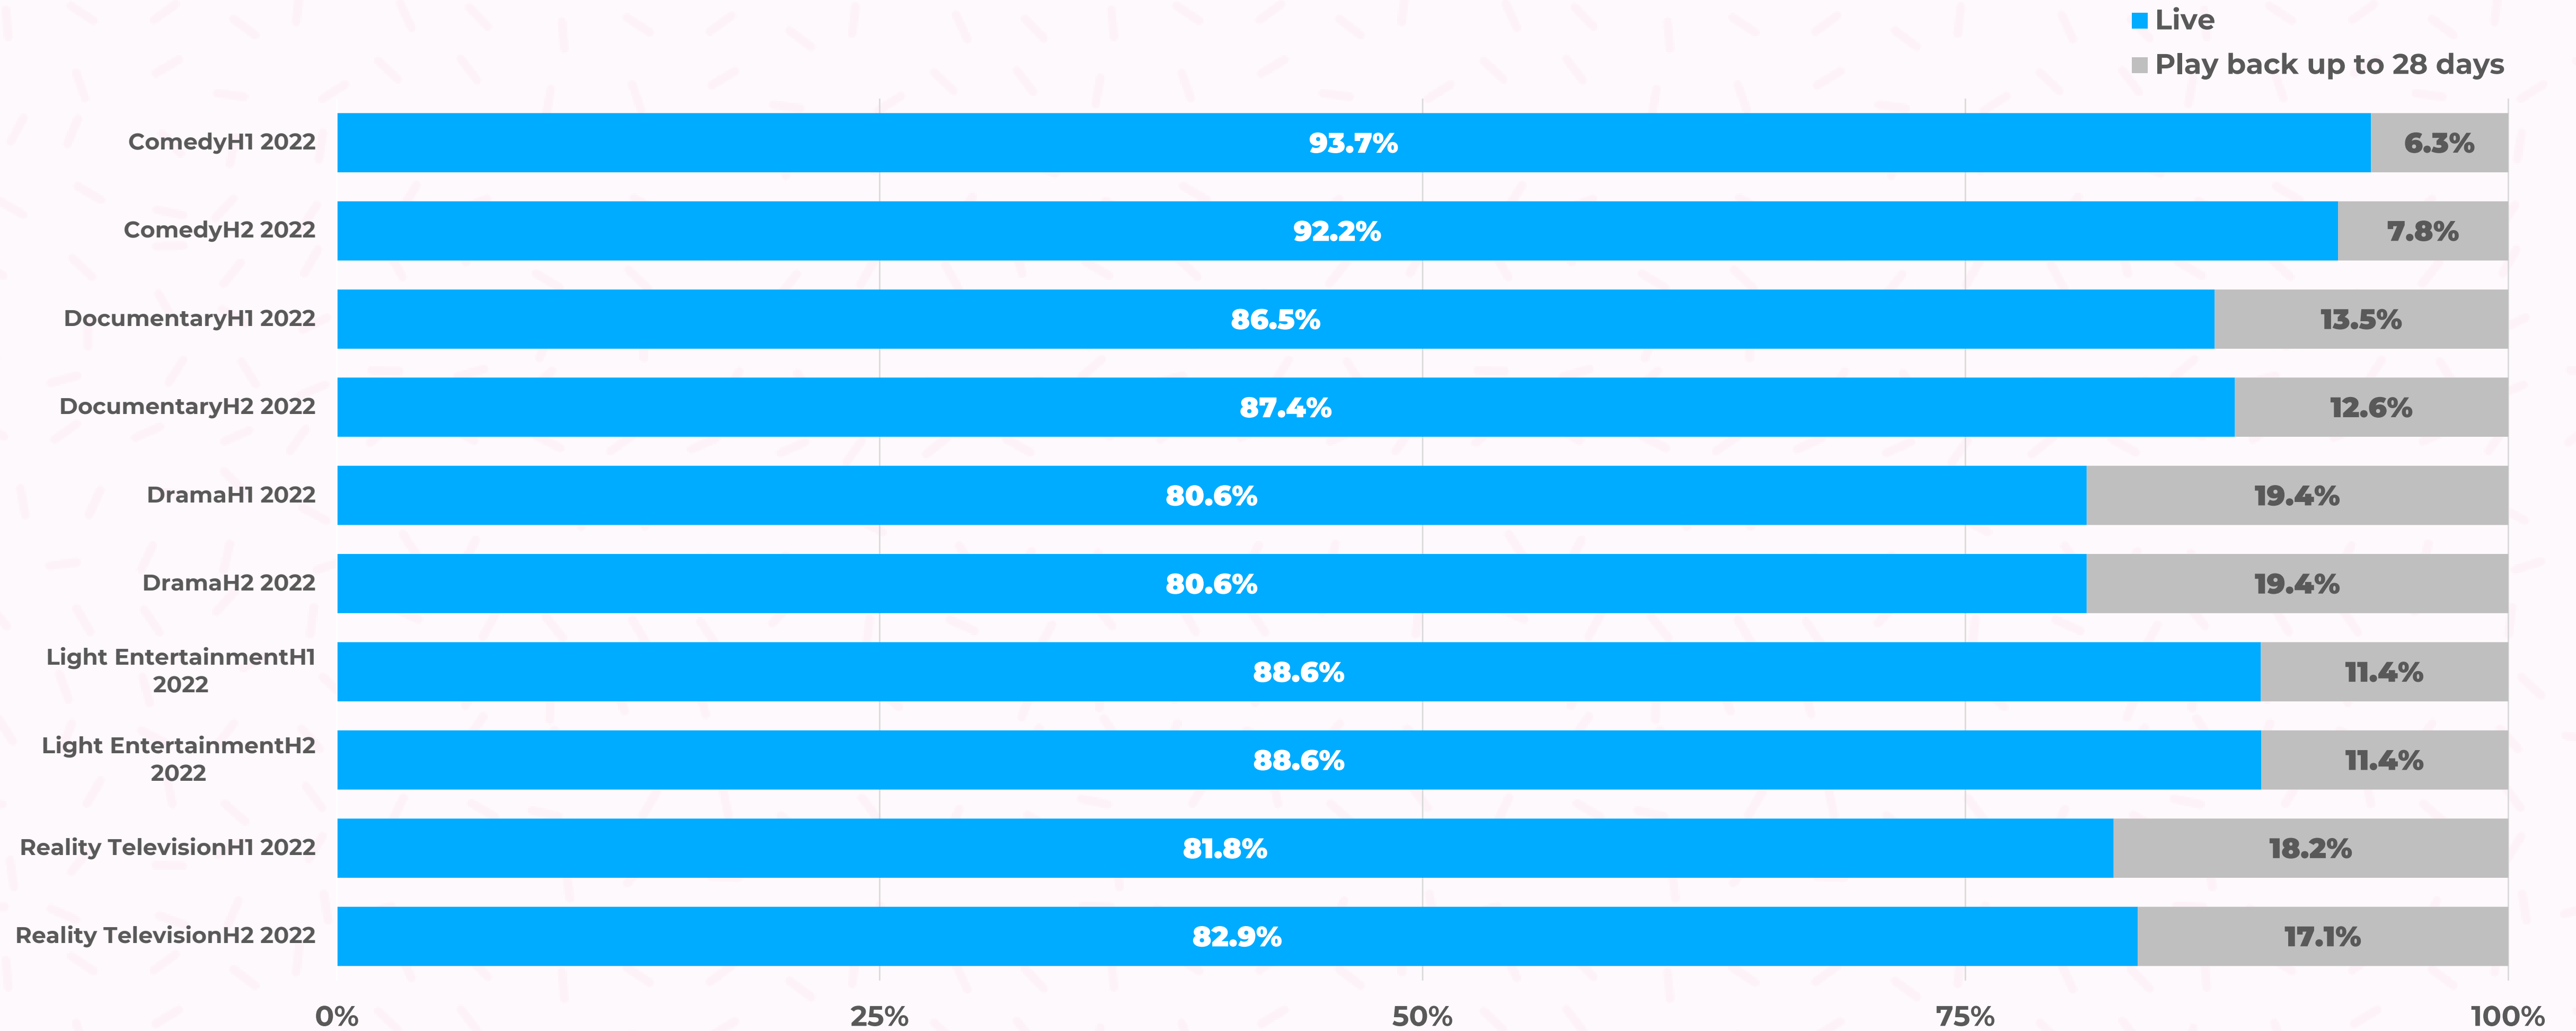

LINEAR TV USAGE

H2, 2022

PLAYBACK TREND

Universe estimates (000s)* Metro: **17,806** Regional: **7,974** Subscription TV: **6,026**

PLAYBACK BY GENRE: METRO

Source: OZTAM Metro, Total TV. 0200-2600. 1 Jan 2022- 31 Dec 2022- FTA Networks only
Includes live viewing and playback through the TV set at the time it is watched within 28 days. Time bands use the industry standard 26-hour TV clock: 0200-2600.

PLAYBACK BY GENRE: REGIONAL

Source: Regional TAM Regional FTA+WA, Total TV. 0200-2600. 1 Jan 2022- 31 Dec 2022. Includes live viewing and playback through the TV set at the time it is watched within 28 days. Time bands use the industry standard 26-hour TV clock: 0200-2600.