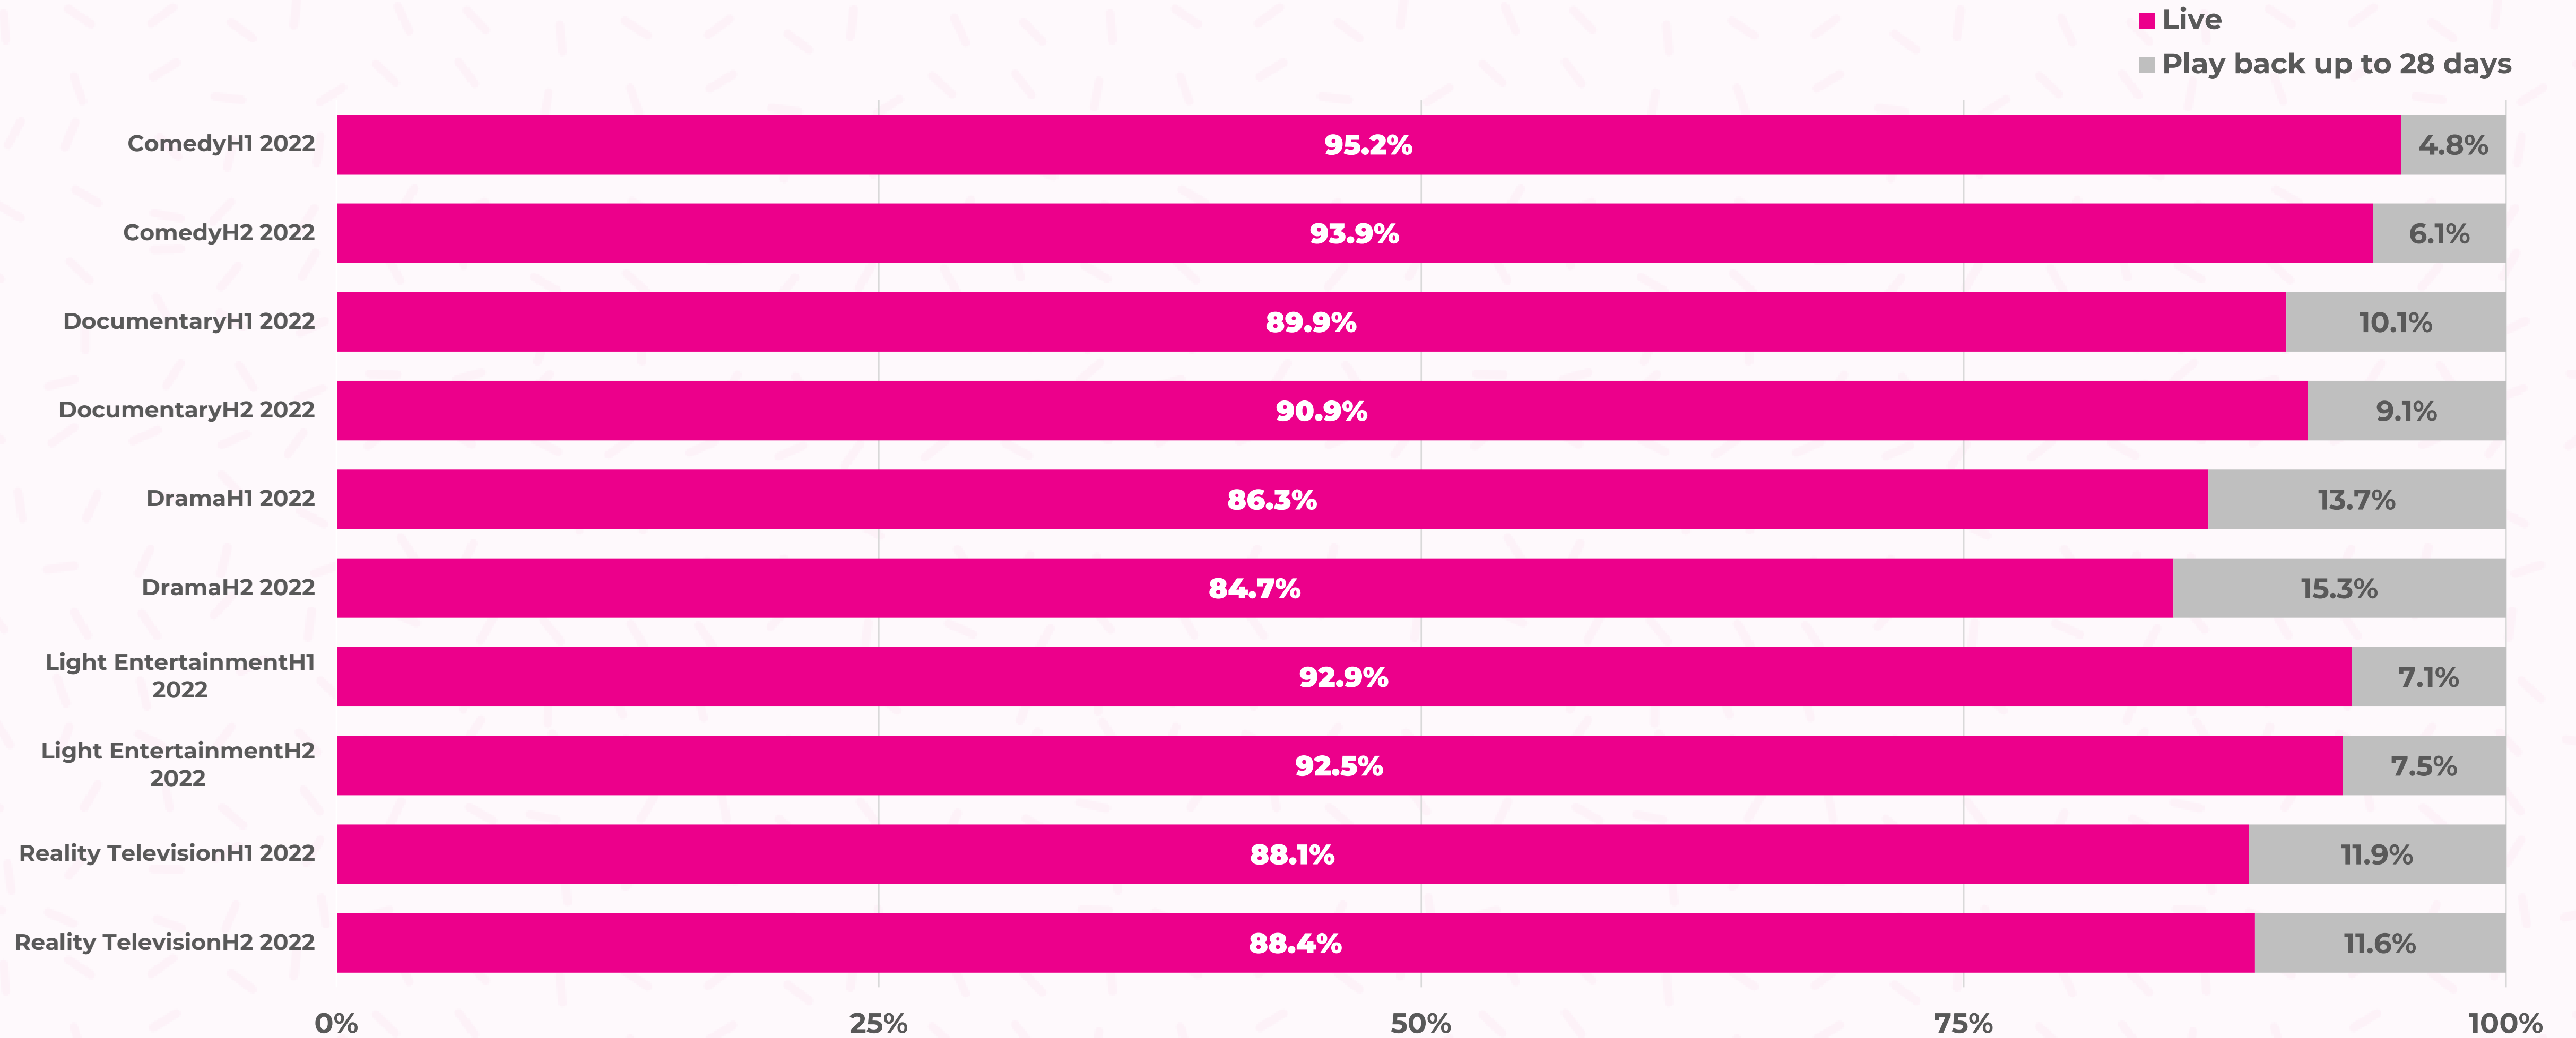

LINEAR TV USAGE

H2, 2022

PLAYBACK TREND

Universe estimates (000s)* Metro: **17,806** Regional: **7,974** Subscription TV: **6,026**

PLAYBACK BY GENRE: METRO

Source: OZTAM Metro, Total TV. 0200-2600. 1 Jan 2022- 31 Dec 2022- FTA Networks only
Includes live viewing and playback through the TV set at the time it is watched within 28 days. Time bands use the industry standard 26-hour TV clock: 0200-2600.

PLAYBACK BY GENRE: REGIONAL

Source: Regional TAM Regional FTA+WA, Total TV. 0200-2600. 1 Jan 2022- 31 Dec 2022. Includes live viewing and playback through the TV set at the time it is watched within 28 days. Time bands use the industry standard 26-hour TV clock: 0200-2600.