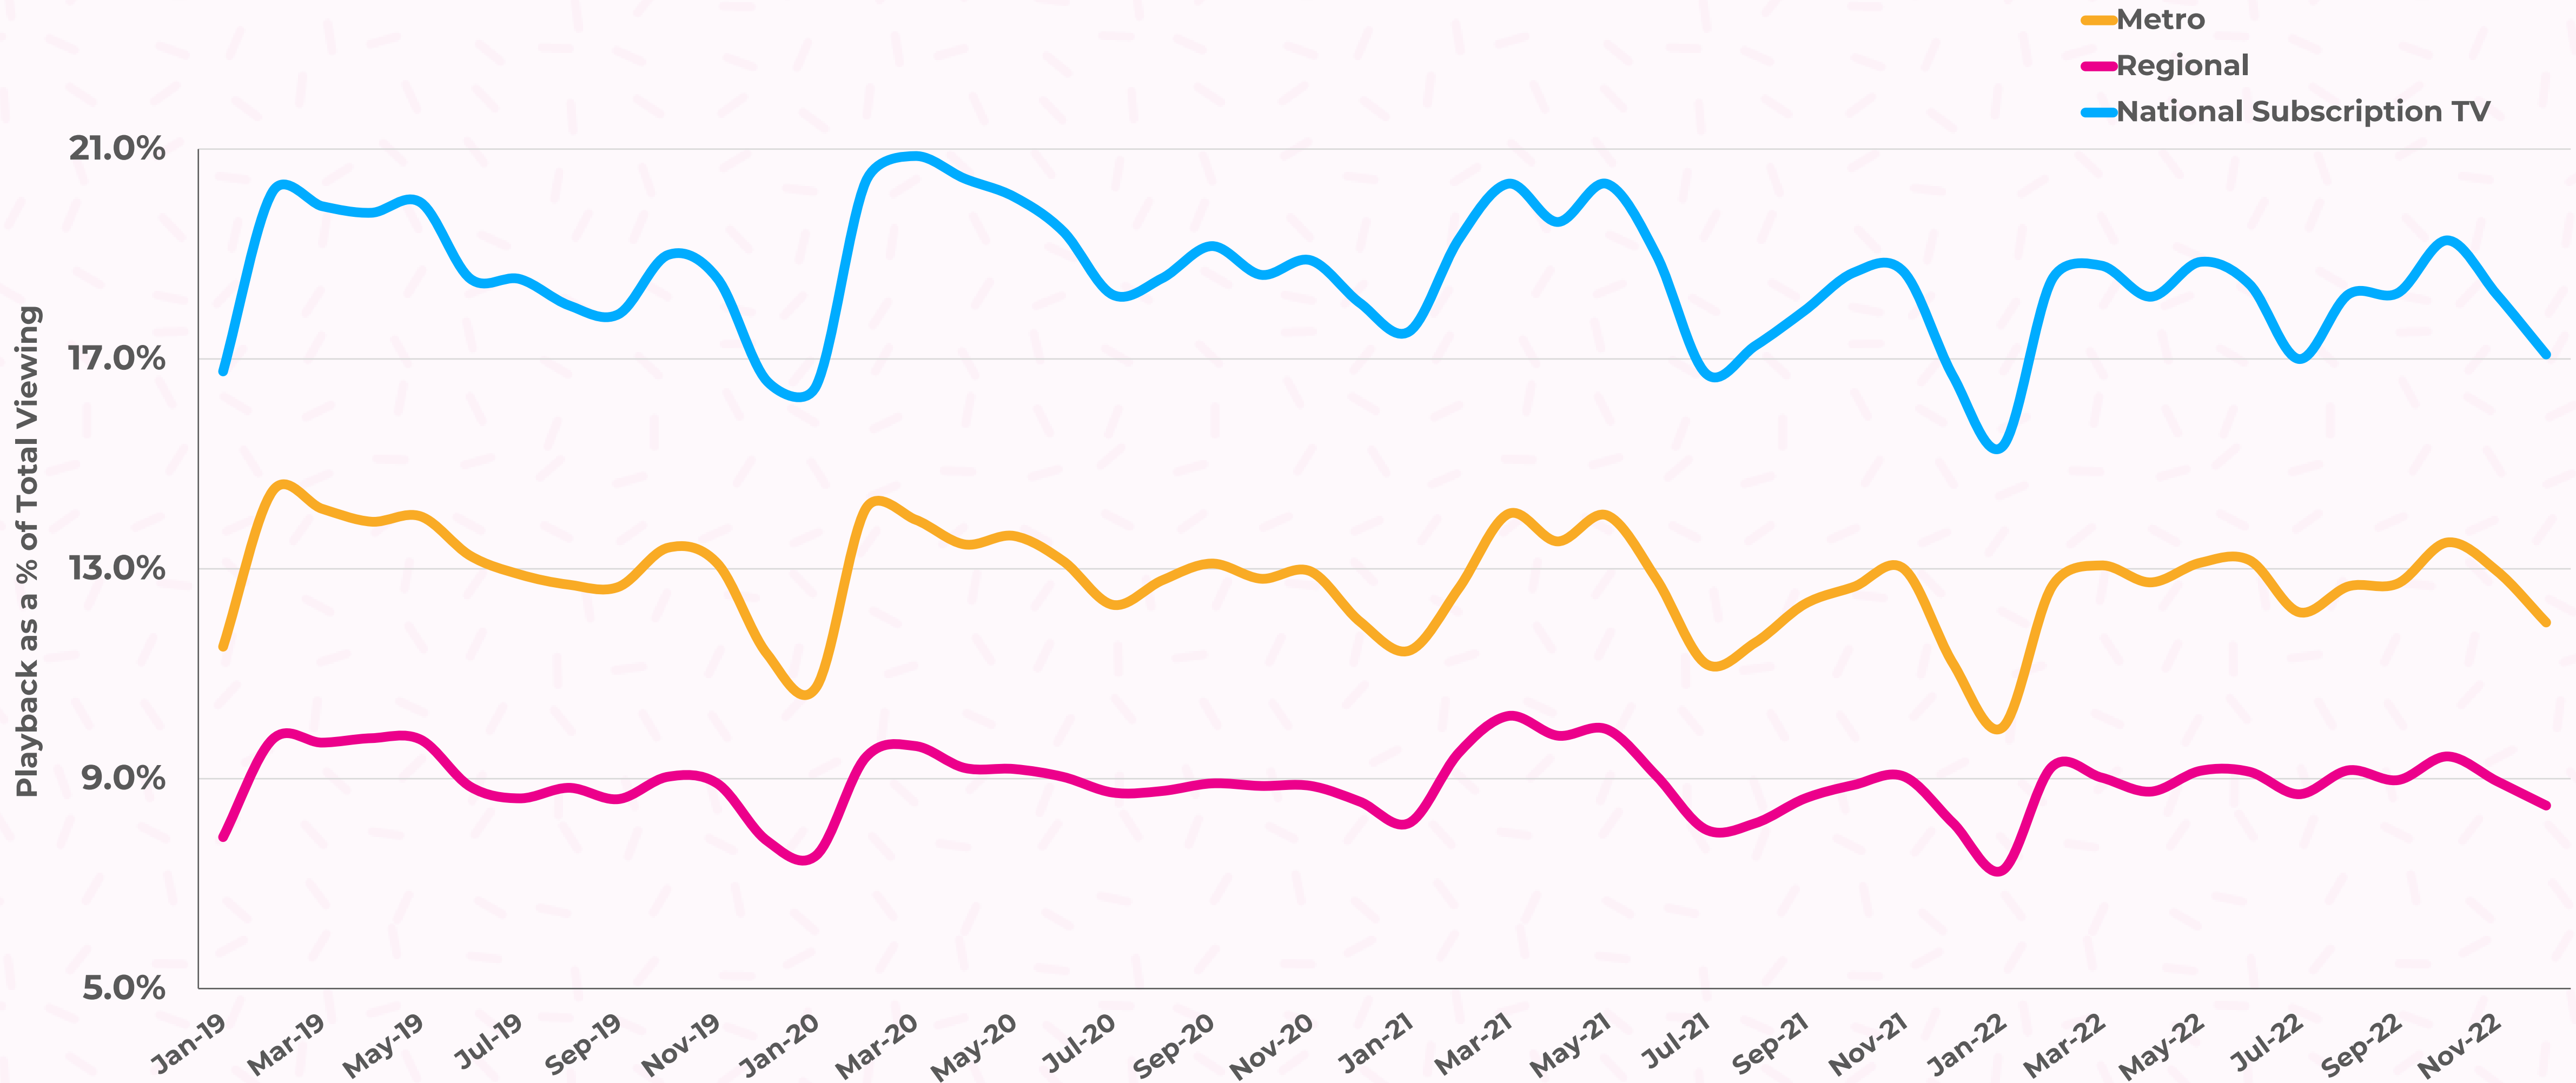

LINEAR TV USAGE

H2, 2022

PLAYBACK TREND

Universe estimates (000s)* Metro: **17,806** Regional: **7,974** Subscription TV: **6,026**

PLAYBACK BY GENRE: METRO

Source: OZTAM Metro, Total TV. 0200-2600. 1 Jan 2022- 31 Dec 2022- FTA Networks only
Includes live viewing and playback through the TV set at the time it is watched within 28 days. Time bands use the industry standard 26-hour TV clock: 0200-2600.

PLAYBACK BY GENRE: REGIONAL

Source: Regional TAM Regional FTA+WA, Total TV. 0200-2600. 1 Jan 2022- 31 Dec 2022. Includes live viewing and playback through the TV set at the time it is watched within 28 days. Time bands use the industry standard 26-hour TV clock: 0200-2600.