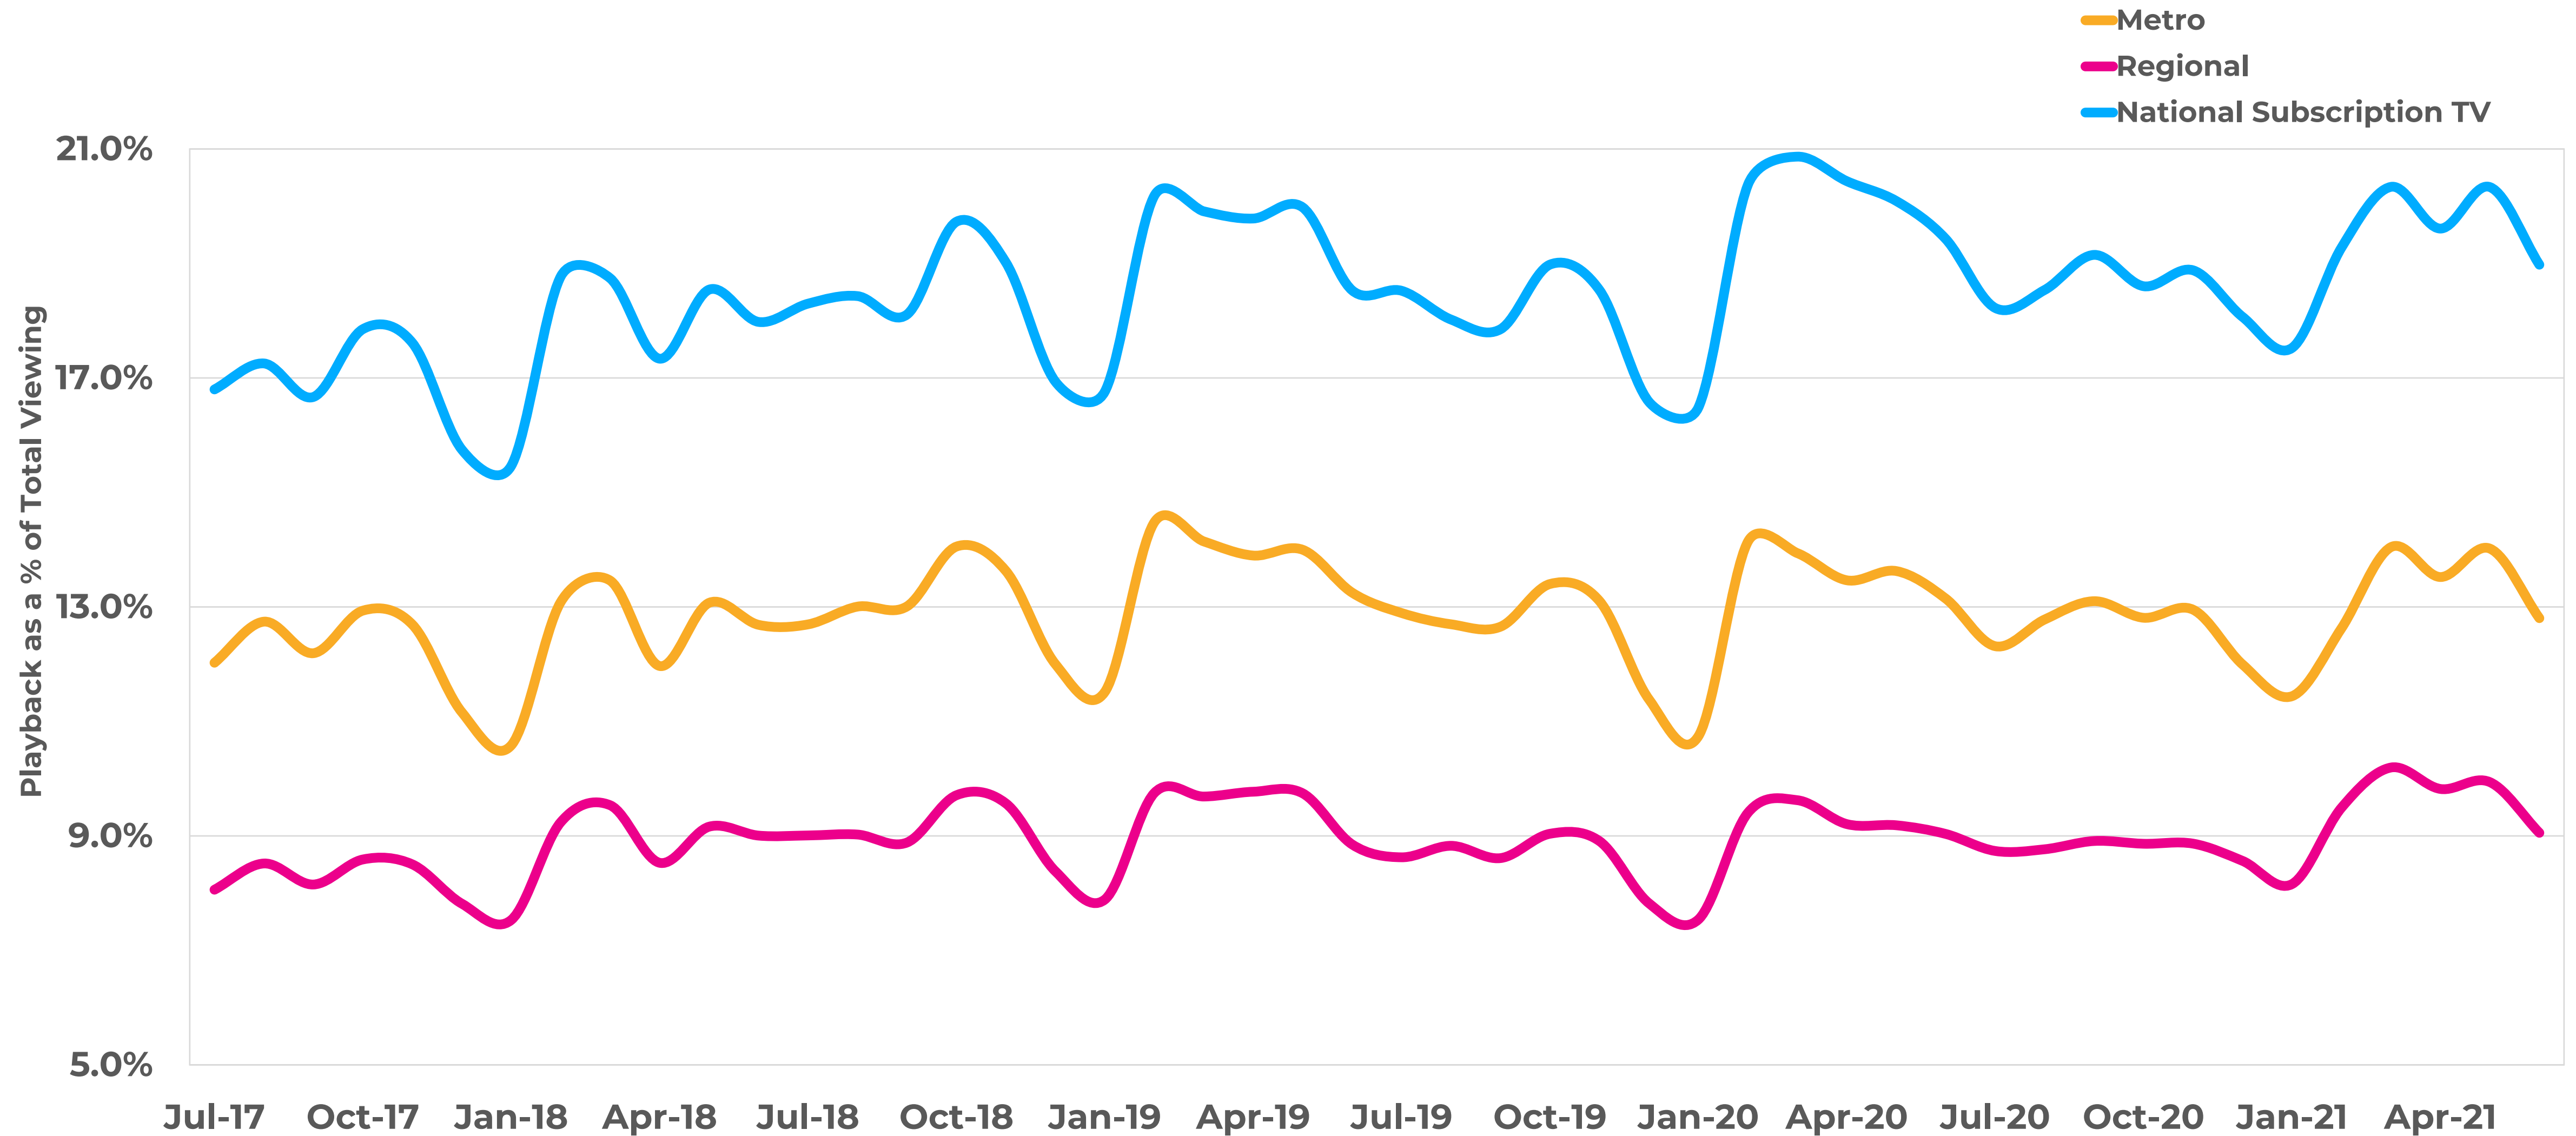

PLAYBACK

think 

Play back trend

Universe estimates (000s) Metro: 17,858.5 Regional: 7,963.9 Subscription TV: 6,693.0

Play back by genre: metro

Source: OZTAM Metro, Total TV. 0200-2600. 1 Jul 2020- 30 Jun 2021 – FTA Networks only
Includes live viewing and playback through the TV set at the time it is watched within 28 days. Time bands use the industry standard 26-hour TV clock: 0200-2600.

Play back by genre: regional

Source: Regional TAM Regional FTA+WA, Total TV. 0200-2600. 1 Jul 2020- 30 Jun 2021. Includes live viewing and playback through the TV set at the time it is watched within 28 days. Time bands use the industry standard 26-hour TV clock: 0200-2600.