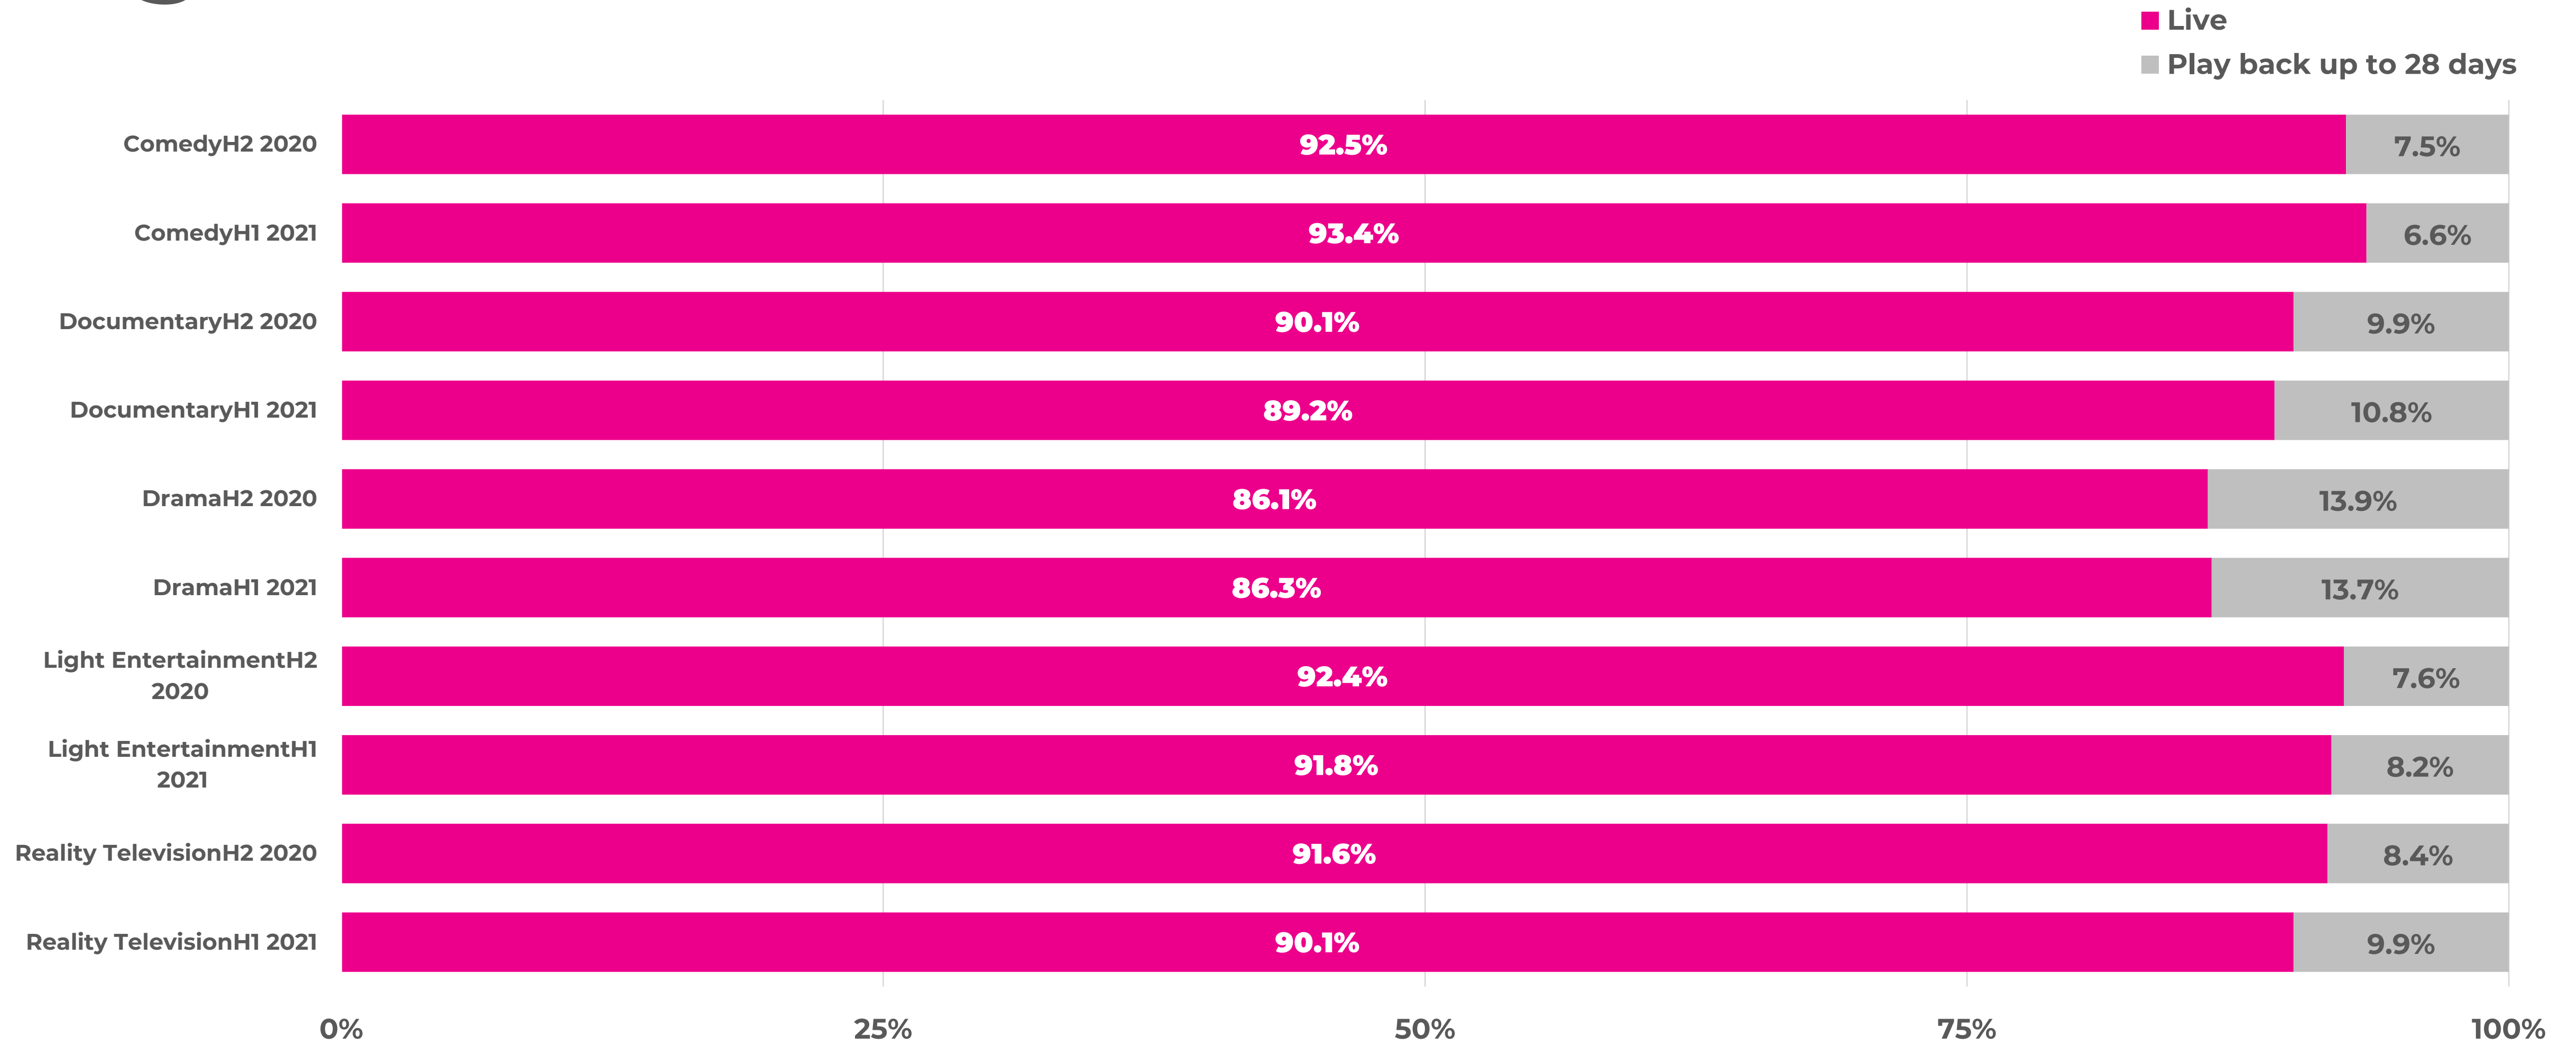

PLAYBACK

think 

Play back trend

Universe estimates (000s) Metro: 17,858.5 Regional: 7,963.9 Subscription TV: 6,693.0

Play back by genre: metro

Source: OZTAM Metro, Total TV. 0200-2600. 1 Jul 2020- 30 Jun 2021 – FTA Networks only
Includes live viewing and playback through the TV set at the time it is watched within 28 days. Time bands use the industry standard 26-hour TV clock: 0200-2600.

Play back by genre: regional

Source: Regional TAM Regional FTA+WA, Total TV. 0200-2600. 1 Jul 2020- 30 Jun 2021. Includes live viewing and playback through the TV set at the time it is watched within 28 days. Time bands use the industry standard 26-hour TV clock: 0200-2600.