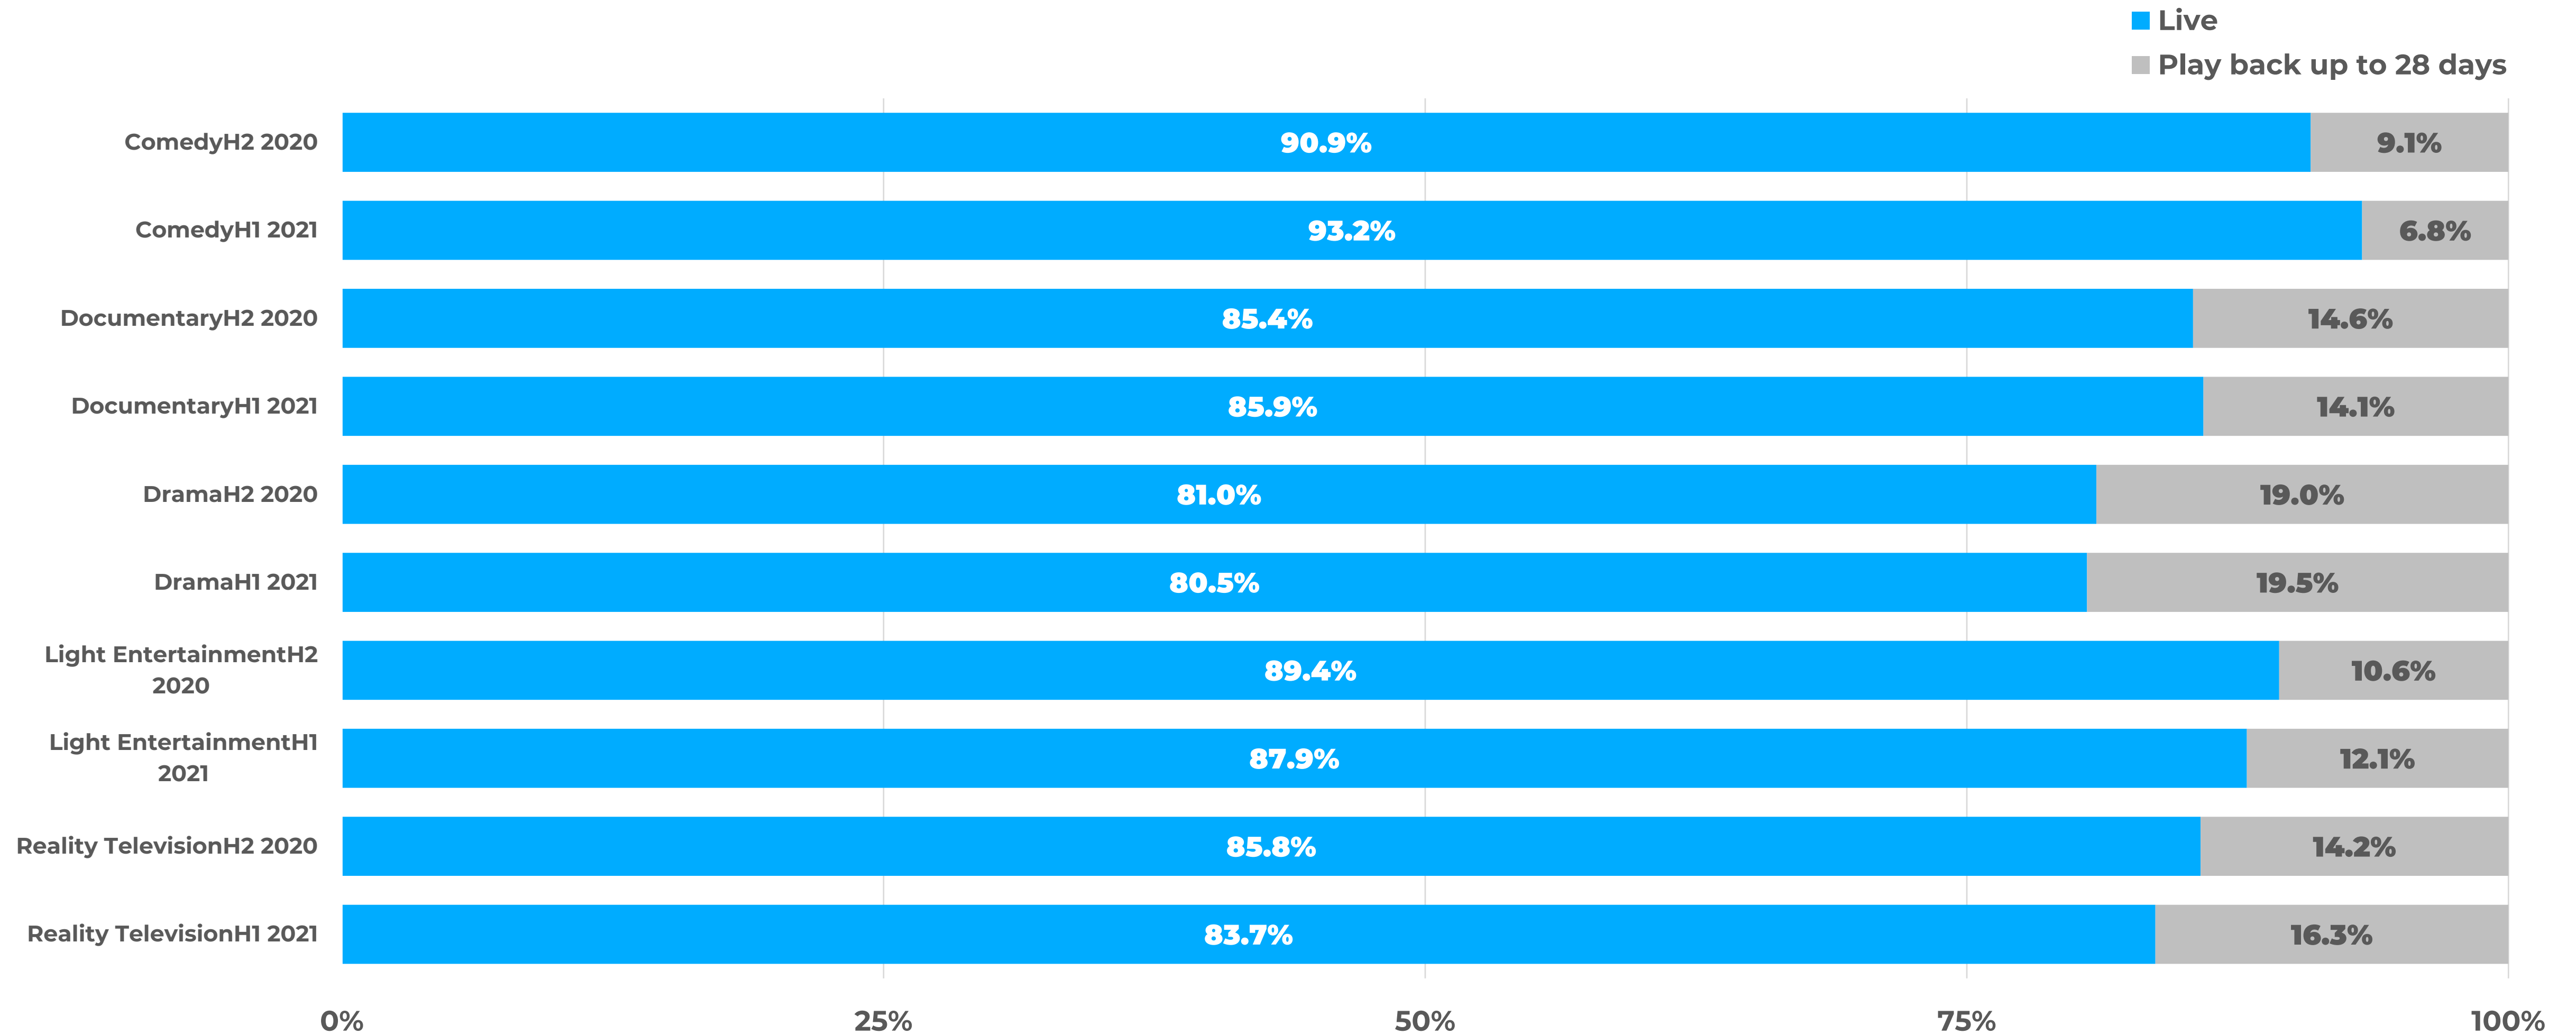

PLAYBACK

think 

Play back trend

Universe estimates (000s) Metro: 17,858.5 Regional: 7,963.9 Subscription TV: 6,693.0

Play back by genre: metro

Source: OZTAM Metro, Total TV. 0200-2600. 1 Jul 2020- 30 Jun 2021 – FTA Networks only
Includes live viewing and playback through the TV set at the time it is watched within 28 days. Time bands use the industry standard 26-hour TV clock: 0200-2600.

Play back by genre: regional

Source: Regional TAM Regional FTA+WA, Total TV. 0200-2600. 1 Jul 2020- 30 Jun 2021. Includes live viewing and playback through the TV set at the time it is watched within 28 days. Time bands use the industry standard 26-hour TV clock: 0200-2600.