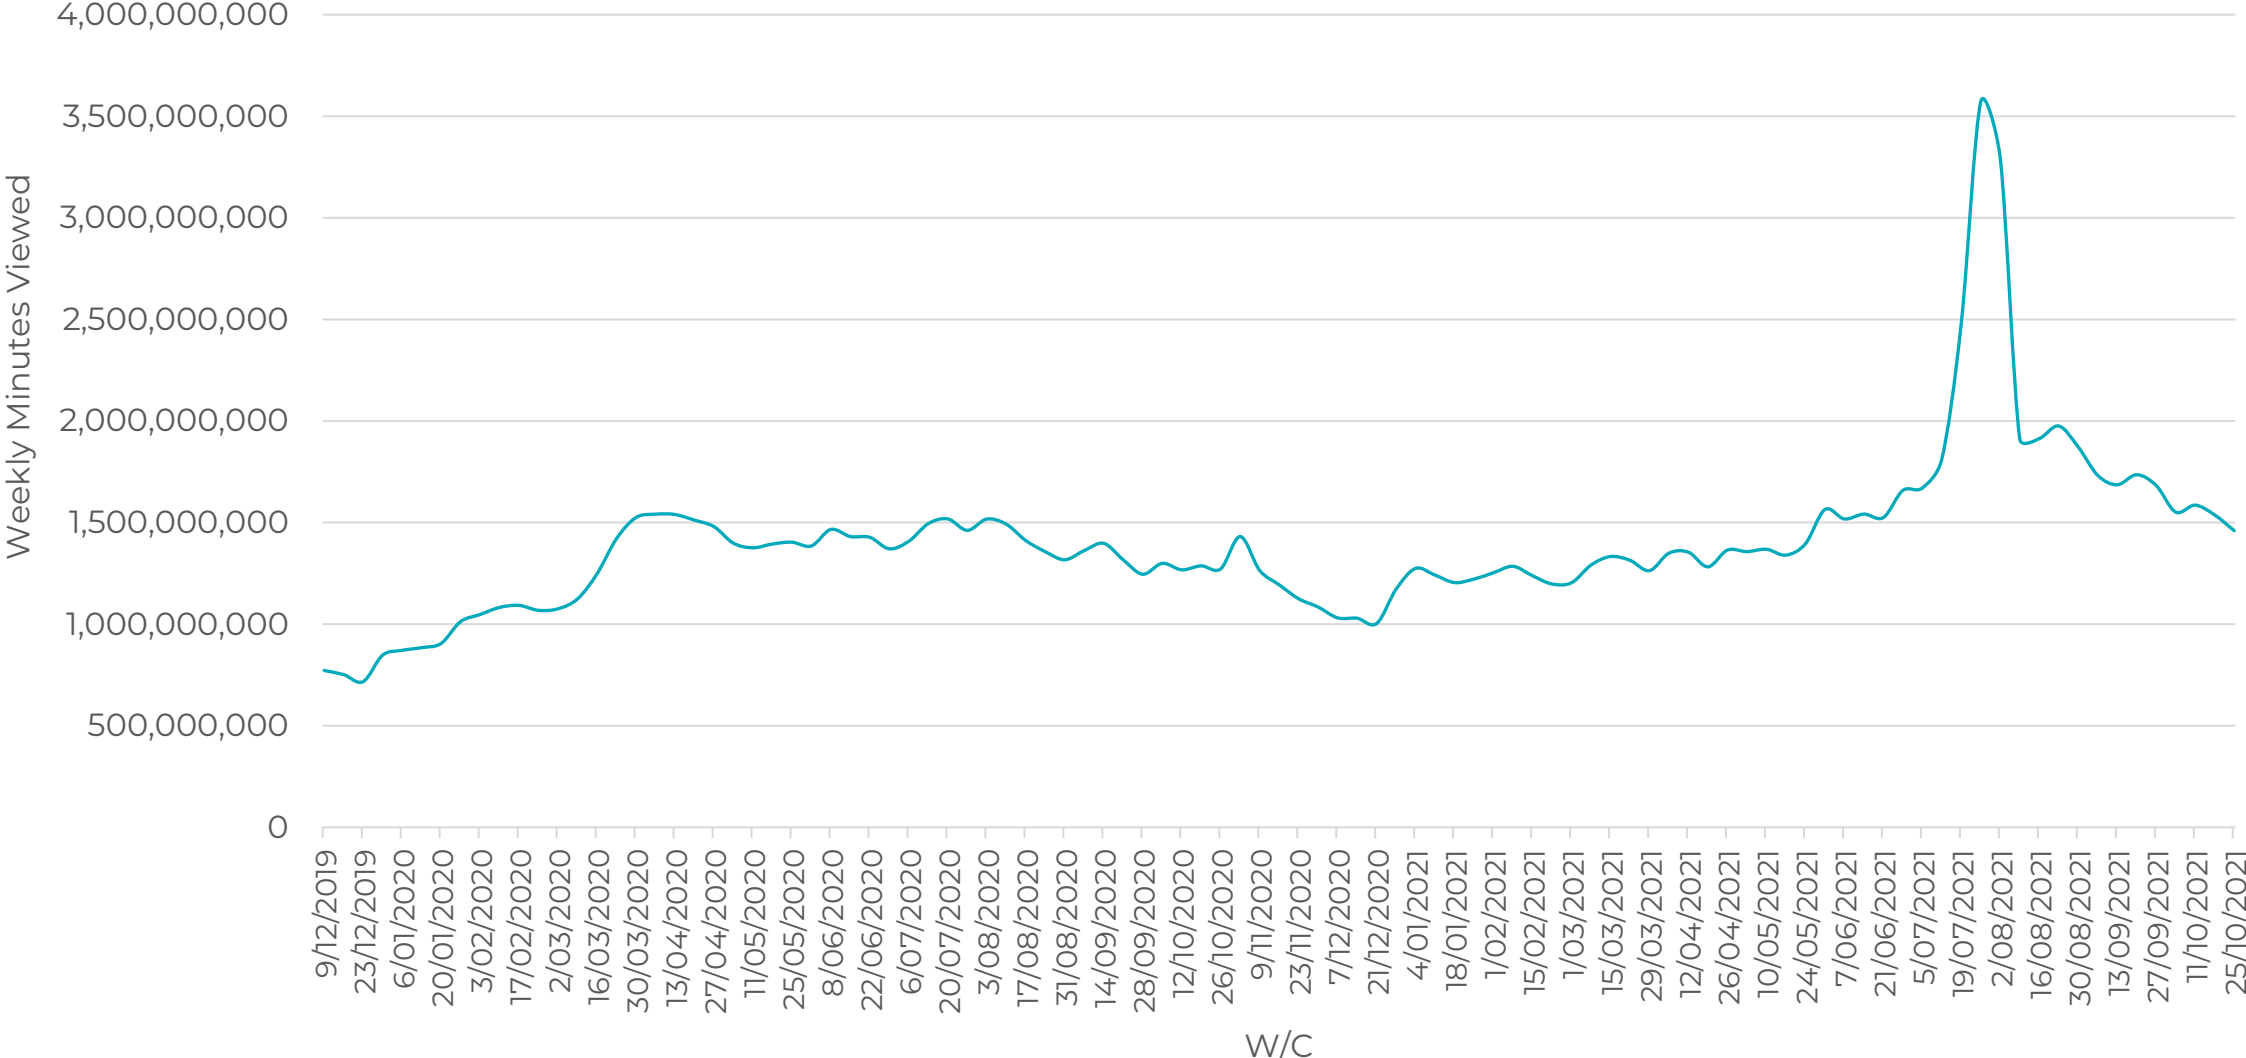

# Broadcaster Weekly Minutes Viewed (incl. co-viewing)

Source: OzTam VPM Weekly Data. Dec 2019 – Oct 2021 Live & VOD FTA+Foxtel Minutes. Includes co-viewing.