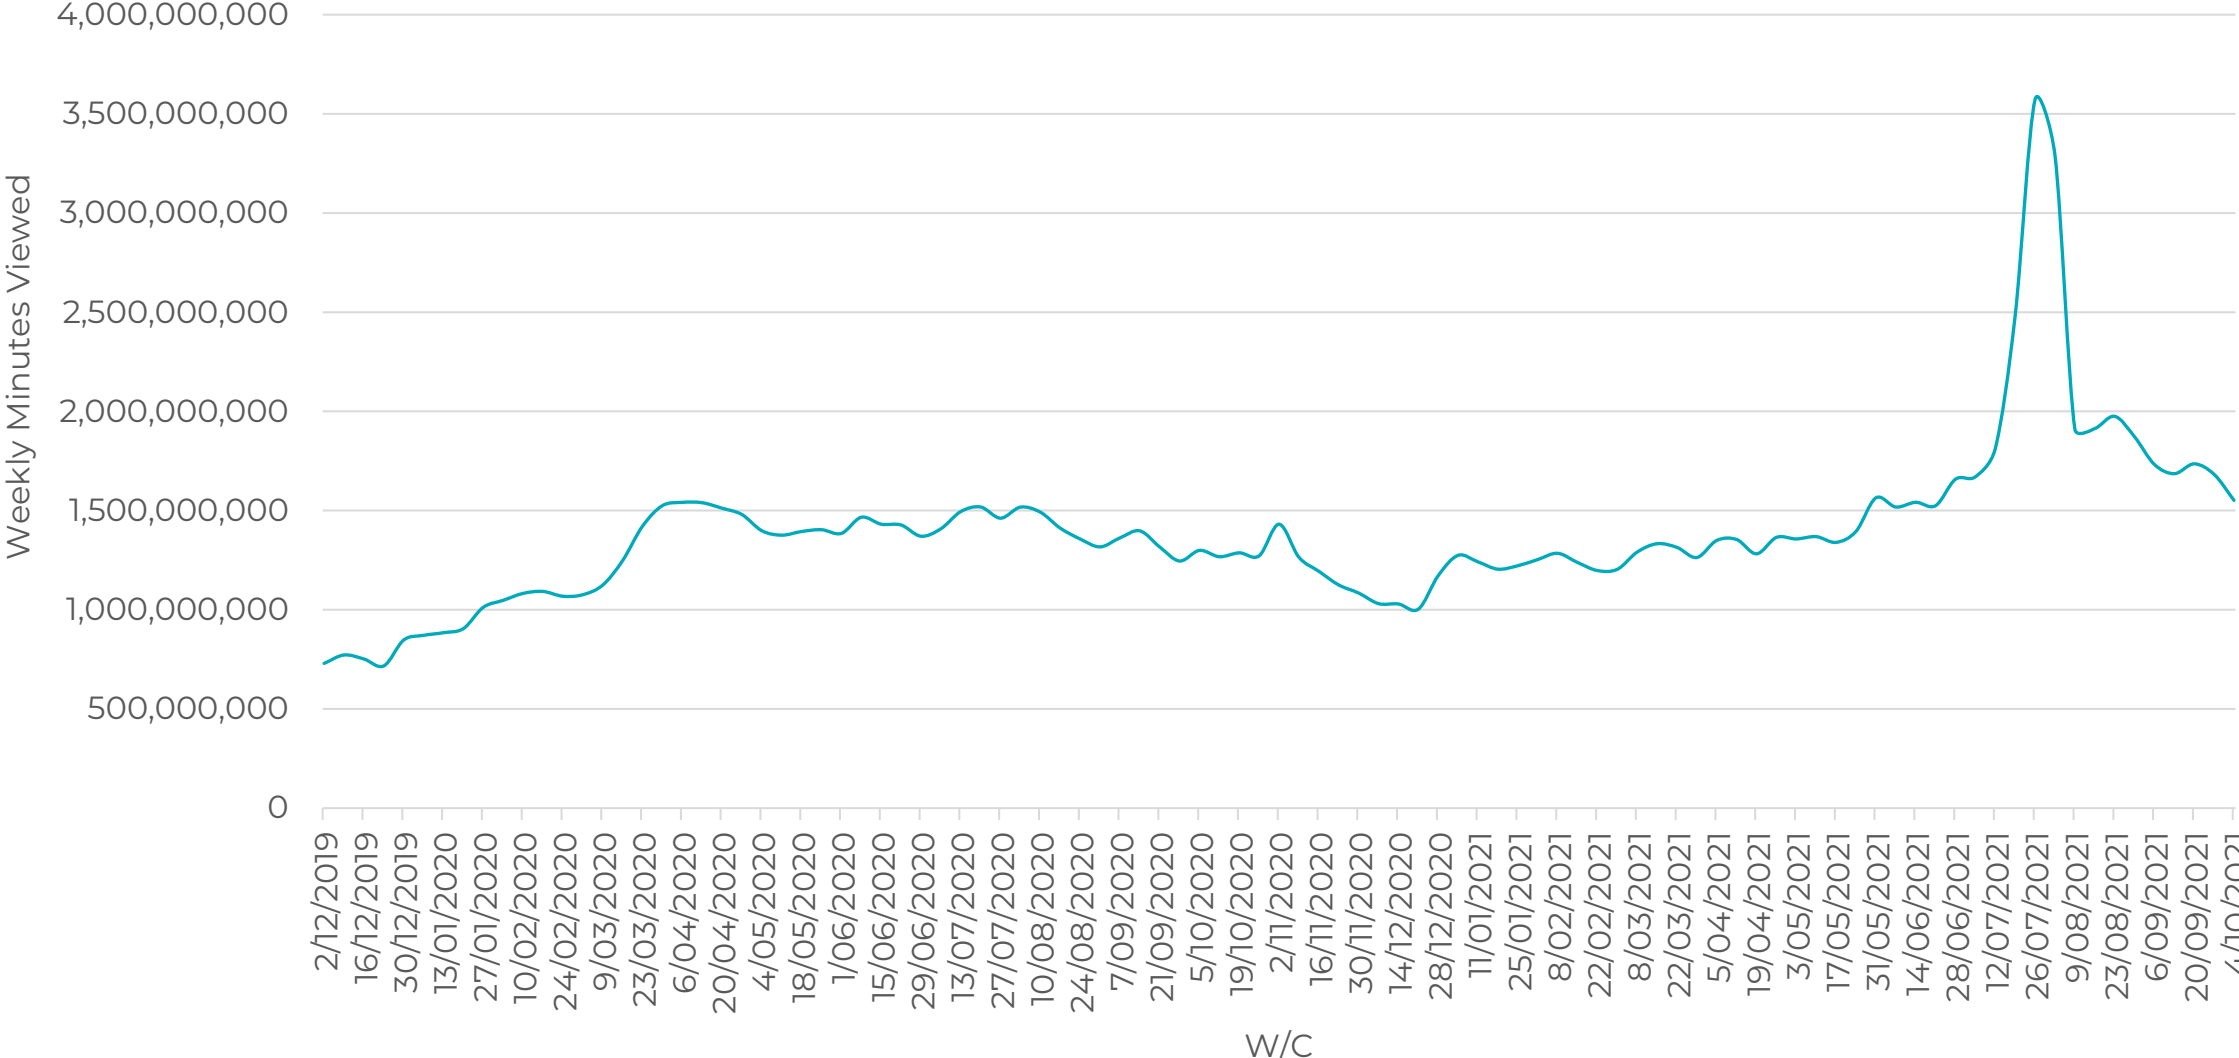

# Broadcaster Weekly Minutes Viewed (incl. co-viewing)

Source: OzTam VPM Weekly Data. Nov 2019 – Sep 2021 Live & VOD FTA+Foxtel Minutes. Includes co-viewing.