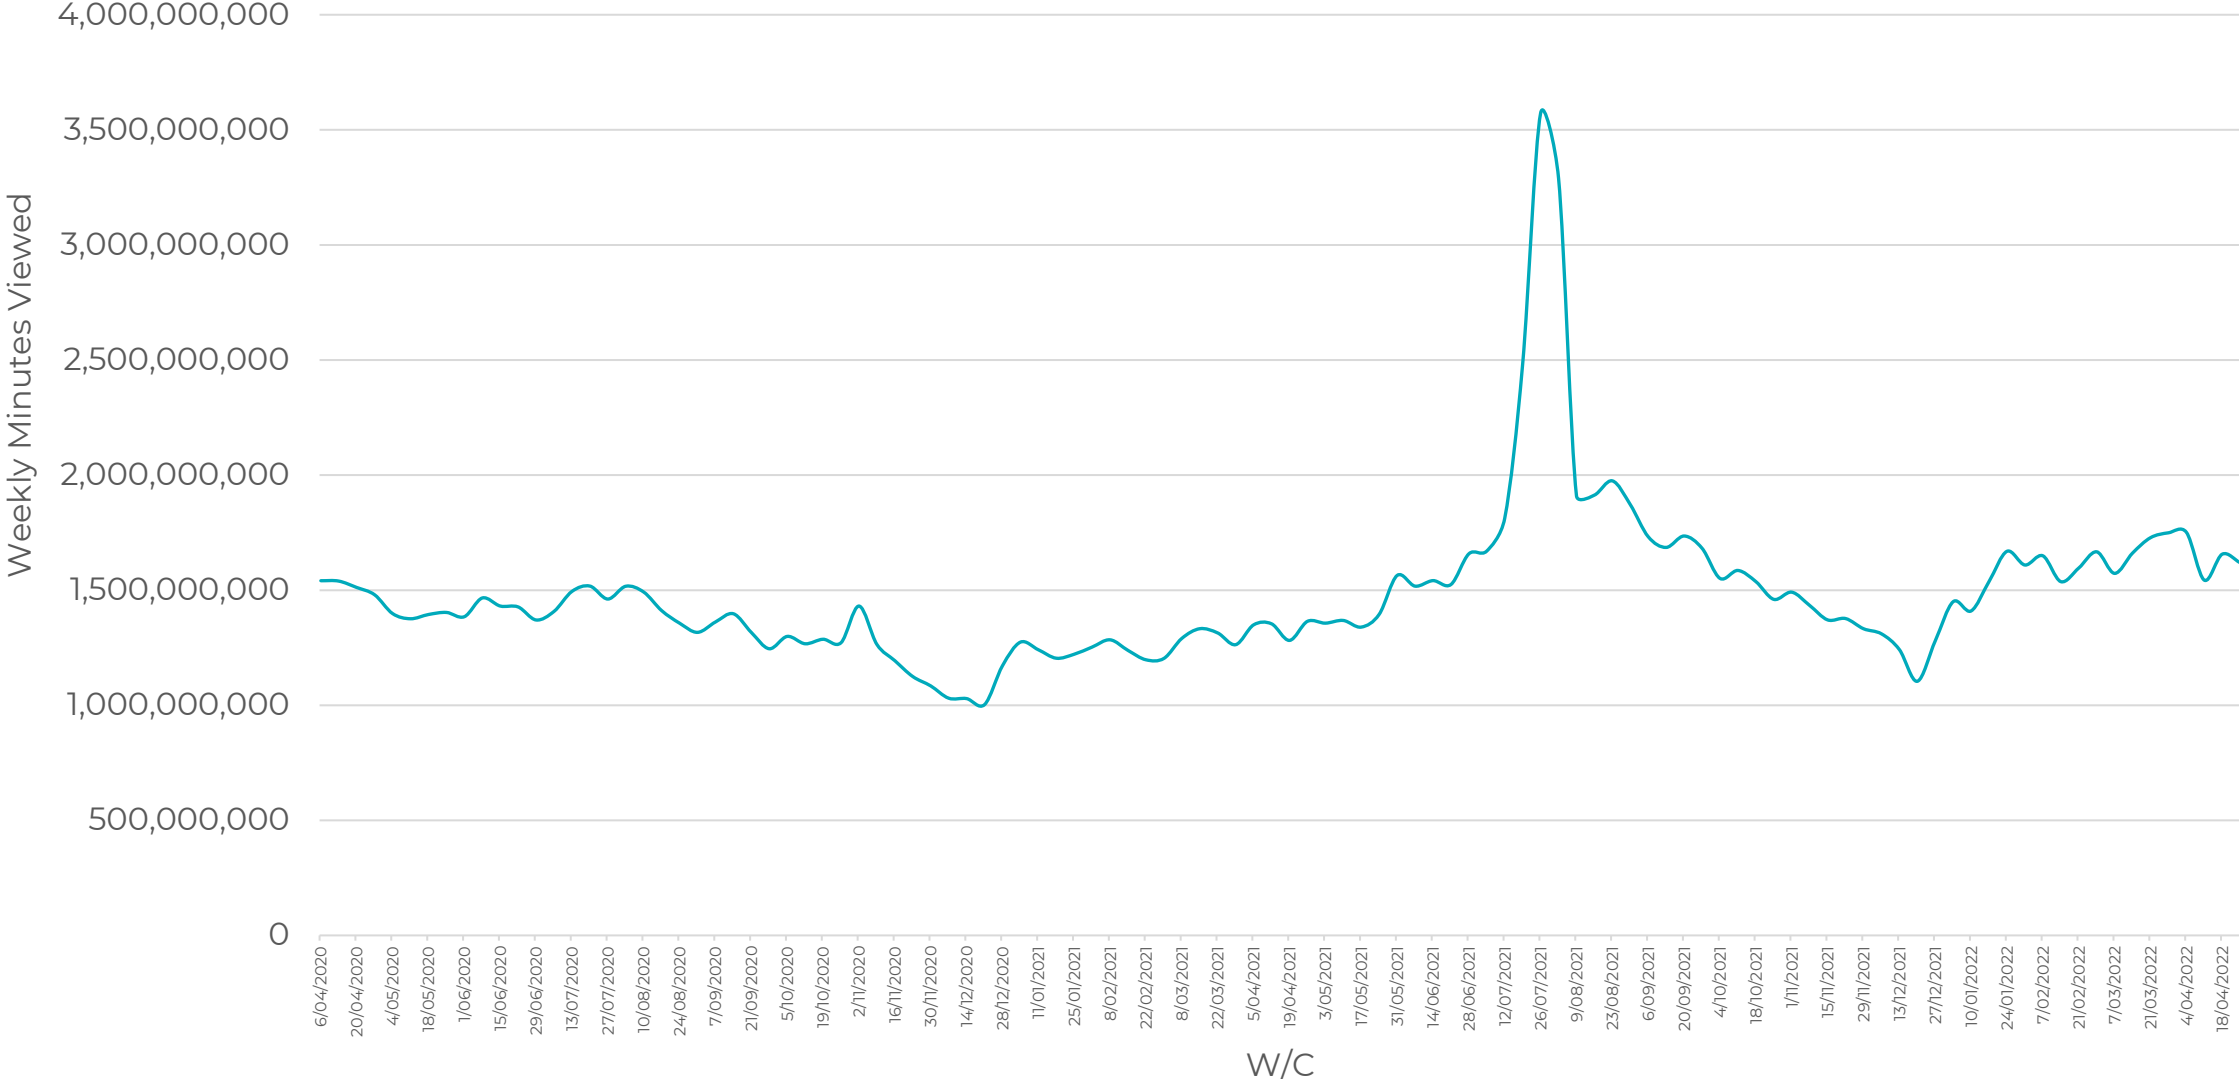

Broadcaster Weekly Minutes Viewed (incl. co-viewing)

Source: OzTam VPM Weekly Data. Apr 2020 – Apr 2022 Live & VOD FTA+Foxtel Minutes. Includes co-viewing.