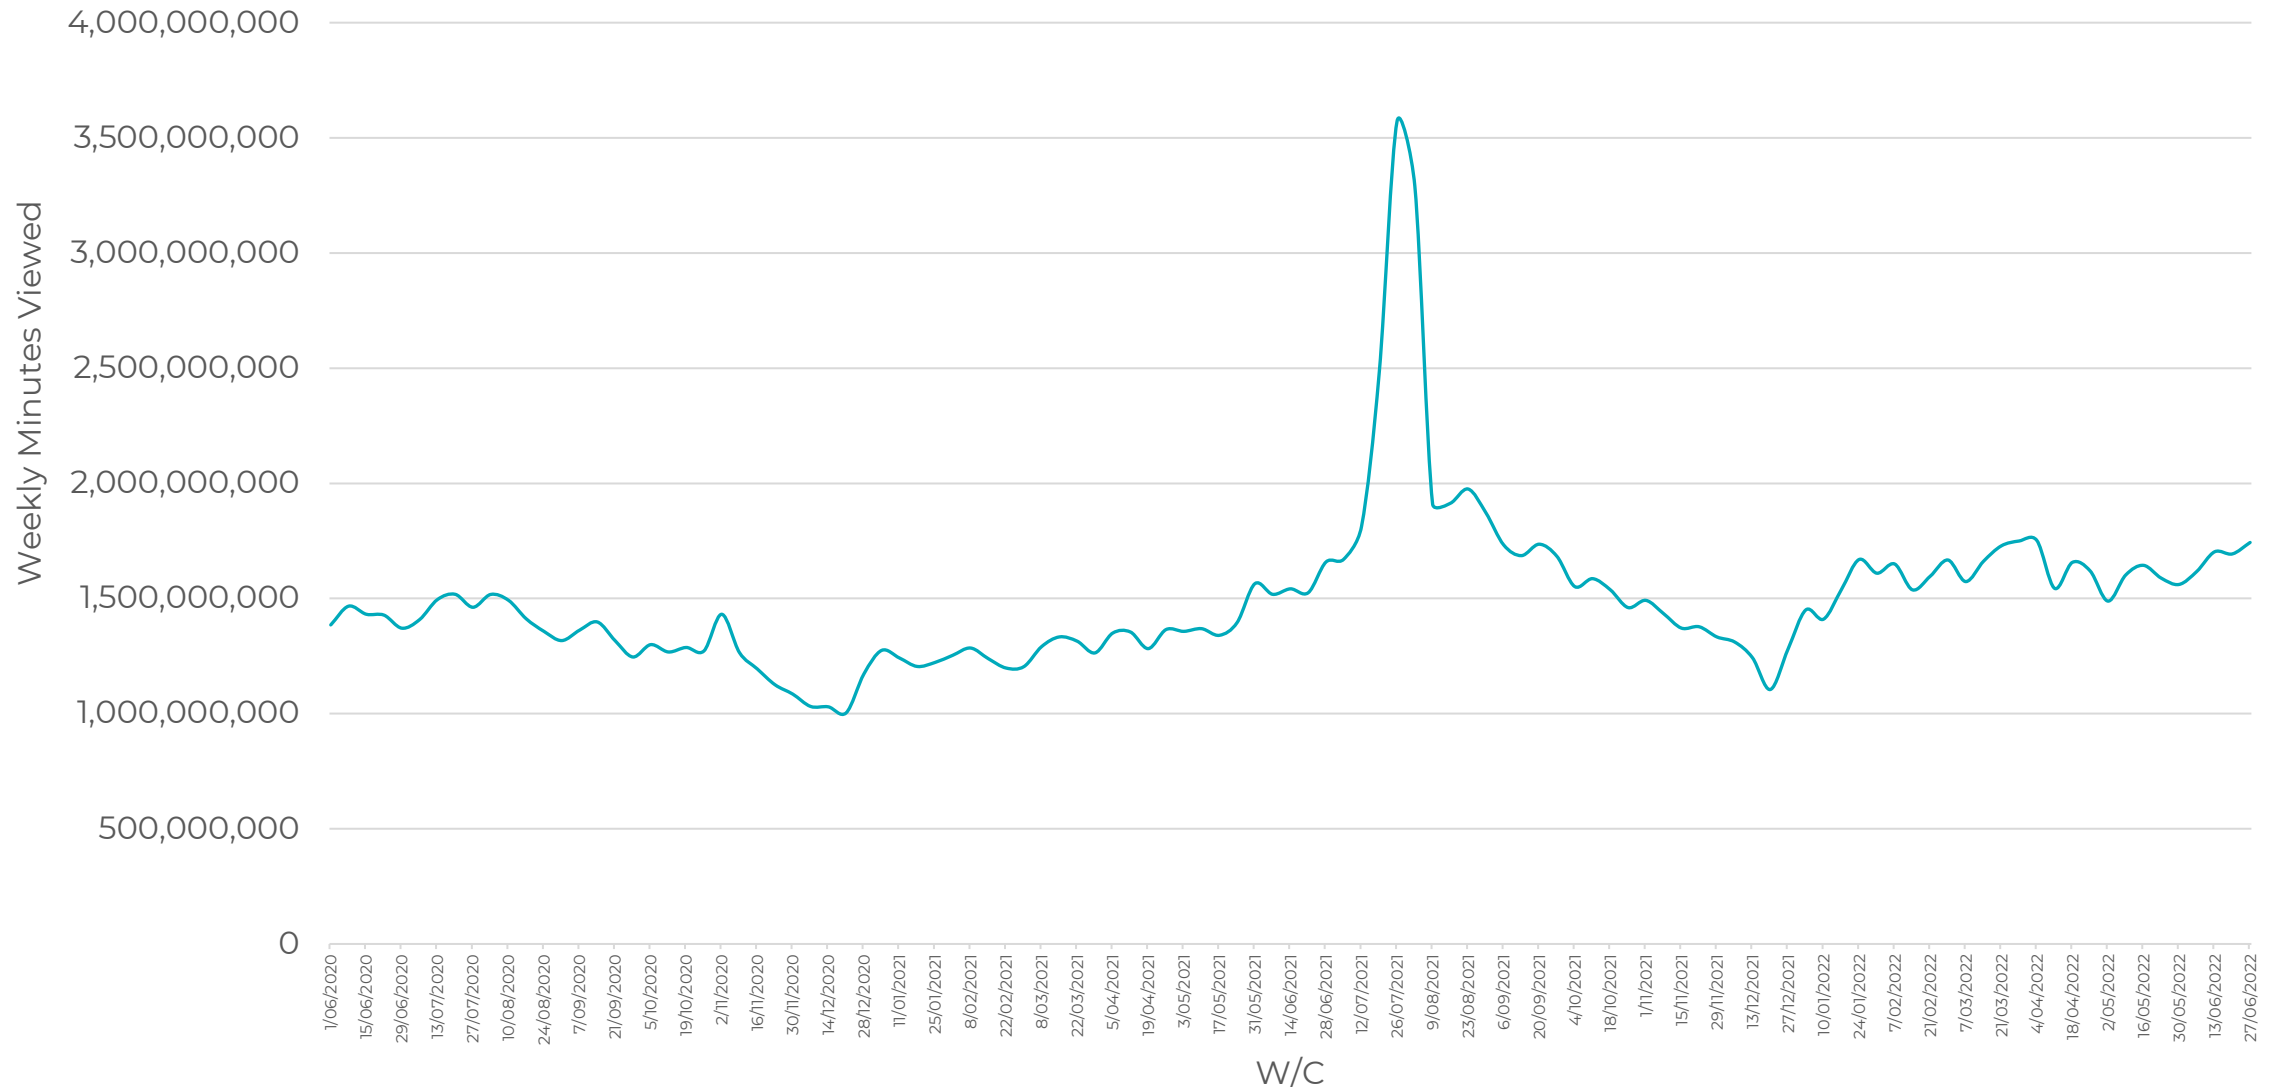

# BVOD Weekly Minutes Viewed (incl. co-viewing)

Source: OzTam VPM Weekly Data. June 2020 – June 2022 Live & VOD FTA+Foxtel Minutes. Includes co-viewing.